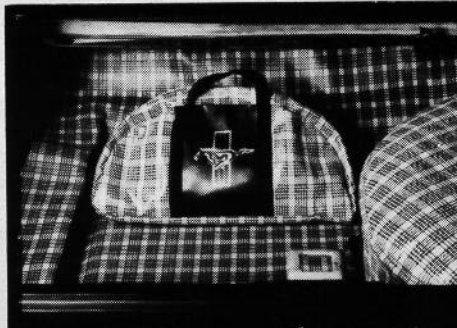

REPRODUCTION TIRE COVER
1965/70, Gray plaid 12.95

JACK-PAC For jack and handle.
Matching material 4.95

SEAT UPHOLSTERY Just like original. The best there is. Available in all original colors. Complete with covered back panels.

1965/68 Standard Seats
2 buckets & rear seat 189.95
2 buckets 134.95
1 bucket 69.95

1965/66 Deluxe Pony Seats
2 buckets & rear seat 244.95
2 buckets 159.95
1 bucket 89.95

CAR COVERS-READY FIT Fits over the entire car, bumper to bumper. Water repellent. Mildew resistant. Polyester/Cotton blend. Light green.
1965/70 Cpe. Cvt. F/B 79.95
1965/70/ Cpe. Cvt. F/B, Tan Flannel ... 109.95