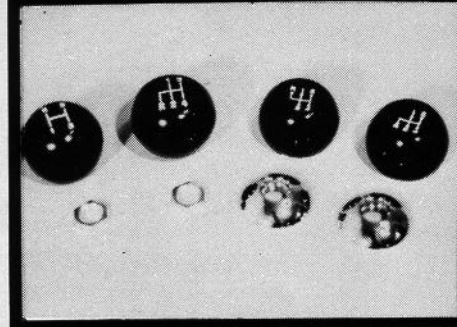

REPRODUCTION TIRE COVER
1965/70, Gray plaid 12.95

JACK-PAC For jack and handle.
Matching material 4.95

SEAT UPHOLSTERY Just like original. The best there is. Available in all original colors. Complete with covered back panels.

1965/68 Standard Seats
2 buckets & rear seat 189.95
2 buckets 134.95
1 bucket 69.95

1965/66 Deluxe Pony Seats
2 buckets & rear seat 244.95
2 buckets 159.95
1 bucket 89.95

CAR COVERS-READY FIT Fits over the entire car, bumper to bumper. Water repellent. Mildew resistant. Polyester/Cotton blend. Light green.
1965/70 Cpe. Cvt. F/B 79.95
1965/70/ Cpe. Cvt. F/B, Tan Flannel ... 109.95

GEAR SHIFT KNOBS Exact reproduction of original. Compression Molded
1965/68, 3-speed w/base nut
thread size thread 1/2 x 20 29.95
1965/66, 4-speed w/base nut,
concave top 29.95
1967/68, 4-speed w/base nut,
flat top 29.95