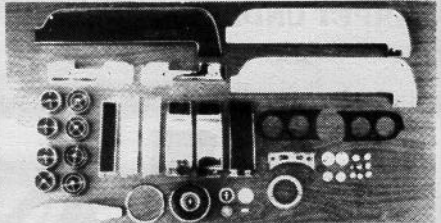

WOODGRAIN KIT

1968 5-PIECE KIT WITH AIR **\$29.95**

1968 5-PIECE NON-AIR KIT **\$39.95**

- 65 & 66 Woodgrain kit 29.95
- 68 Overhead console insert, coupe 29.95
- 68 Overhead console insert, fastback 24.95
- 69 Console insert w/seat belts 14.95
- 69 Console insert w/o seat belts 14.95

BRUSHED ALUMINUM

- Door Panel Inserts pr. 69.95
 - Dash Panel insert kit - six pieces Complete with air 69.95
 - Complete without air 89.95
- Individual Pieces Also Available

RECHROMED PLASTIC!

Rechromed Plastic Parts For All Types Of Cars, Toys, Etc.