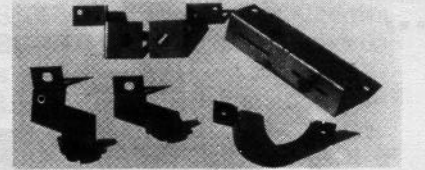

DOOR PANEL BACKS

- 65-66 Pony & 67 Deluxe ea. 9.95

- 67-68 DOOR PLUGS
- 67 ea. 3.00
- 68 ea. 3.75

PONY DOOR HANDLE

CONVERSION KIT

\$16.95 Pair

Medal extension,
correct Allen
head screws

DOOR CUPS AND INSERTS

- 65-67 Pony & Deluxe door cups ea. 5.95
- 65-67 Pony & Deluxe door inserts ea. 3.95
- 65-67 Pony & Deluxe door clips ea. .75
- 69 Deluxe Door cup insert 4.95
- 70 Deluxe Door cup insert 3.95

BRACKETS

- 65-66 Pony & Deluxe door brackets pr. 7.50
- 65 Grille Bar mounting bracket ea. 3.00
- 65 Top grille ornament mounting brackets 14.95
- Two core radiator shroud brackets with mounting nuts & bolts 15.50
- Three core radiator shroud brackets with mounting nuts & bolts 19.00
- Four core desert cooler shroud brackets with mounting nuts & bolts 19.00