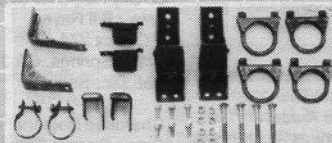

Running Horse 67/68 Dash Panel 4.95

MUSTANG POWER TRAIN

Hi-Po Air Cleaner 39.95

Tri-Y Headers 65/66 GT350 139.95

Hose Clamp Kit 65/73 Radiator 15.00

Exhaust Tips 65/66 GT pr. 75.00

Sway Bar Kit 65/66 99.95

Breather Cap 65/66 painted 8.95
65/66 chrome 9.95

Exhaust System Hanger Kit 65/66 8 cyl. duals 65.95

The Industry Leader in Mustang Parts

Because you know what you need, you'll call the leader...Larry's. We have it all for '64 1/2 - 73 Mustangs... Parts, Prices and Experts to answer your questions. Call now and get our FREE fully-illustrated catalog.