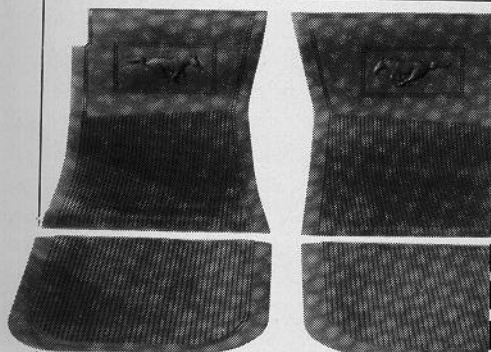

FALL SPECIAL

Mustang Parts for the U.S.A.

You'll find over 9,000 different items in our warehouses. From tee-shirts to valve covers — we've got it.

Colamco® Upholstery
The finest made, prices start at \$169.00 for a standard set.

Molded Carpet Sets

Just like original with 1/2" jute padding, and heel and toe padding. 65-73 std \$89.95; 69 Mach 1 \$159; 70-73 Mach 1 \$145.

Original Running Mustang Mats

Heavy duty rubber mats, embossed with the "running mustang." Available in a variety of colors. ☎Call. 4-piece set only \$39.95.