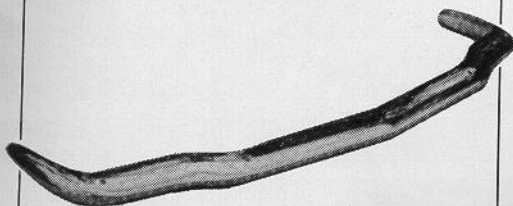

65-66, 67-68 Front and Rear Bumpers are only $77.95 each.