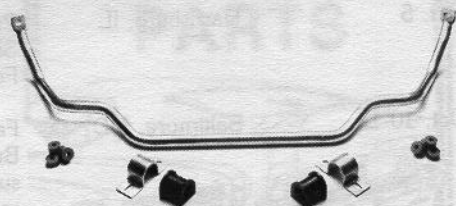

65-66 Pads Only	Pair \$18.95
65-66 Chrome Bases	Pair \$18.95
67 Pads	Each \$19.95
68 Pads-Standard	Each \$24.95
69-70 Pads-Standard-Blk	Each \$29.95

DOOR WINDOW BELTLINE WEATHERSTRIP

65-66 & 67-68 Inners and outers for both front doors and quarter windows. Total of 8 pieces	\$39.95
65-66 & 67-68 Inners and outers for front doors only. Total of 4 pieces	\$29.95
69-70 Inners and outers for front doors only. Total of 4 pieces	\$29.95
69-70 Inners and outers for both front doors and quarter windows. Total of 8 pieces	\$49.95

COWL VENT REPAIR COLLARS

An affordable and easy solution for that leaky cowl. Silicone adhesive sealant included for installation.

65-68 Both sides	Pair \$26.95
65-68 One side. Specify RH or LH	\$14.95

FRONT SWAY BAR KIT