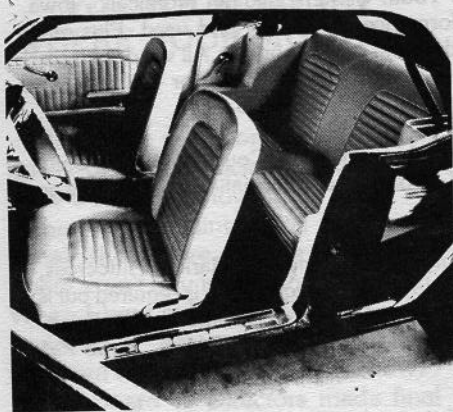

SEAT UPHOLSTERY

We handle the finest upholstery and related interior items on the market at the best prices—from that everyday street driver to that super concours pony. Over 500 sets in stock!

65-68 Standard	
2 Buckets	$99.95
Complete Set	$149.95
65-66 Pony	
2 Buckets	$139.95
Complete Set	$214.95
67-68 Comfortweave	
2 Buckets	$129.95
Complete Set	$219.95
69 Standard-Low Back w/Headrest	
2 Buckets	$114.95
Complete Set	$159.95
69-70 Mach I & Shelby.	
Most All Colors!	
2 Buckets	$159.95
Complete Set	$239.95
69-70 Deluxe Hi-Backs.	
Boss 302's with Deluxe Interiors.	
2 Buckets	$159.95
Complete Set	$239.95
69-70 Standard Hi-Backs.	
2 Buckets	$139.95
Complete Set	$218.95
71-73 Standard Hi-Backs.	
2 Buckets	$159.95
Complete Set	$229.95

HEADLINERS

65-70 Correct Moonskin	$24.95

DASH PADS

65-66 Black, Blue, Red	$136.95
67-68 Black or Maroon	$189.00
69-70 Black, with or without air	$215.00

MOLDED CARPET

Finest quality carpet available. 80/20 blend (65-68 models) with 1/2 inch underlay. Correct heel and toe pad. Manufactured by Auto Custom.

65-73 Coupe, Conv. or Fastback	$84.95
65-73 Folddown Pieces for Fastback	$15.00
69-70 Mach I (w/Floor Mat Inserts)	$145.00

STANDARD DOOR PANELS

Complete, high-quality reproduction. The exact same panels you have seen at higher prices.

65-68	Pair $69.95

PONY DOOR PANELS

Complete panel ready to install with your trim and cups.

65-66	Pair $139.95

STAINLESS STEEL PONY DOOR HANDLE ESCUTCHEONS

65-66 Polished Stainless Steel. Look just like originals, but will last forever! ... Pair $14.95

ARM REST PADS AND BASES

65-66 Pads Only	Pair $18.95
65-66 Chrome Bases	Pair $18.95
67 Pads	Each $19.95
68 Pads-Standard	Each $24.95
69-70 Pads-Standard-Blk	Each $29.95

DOOR WINDOW BELTLINE WEATHERSTRIP

65-66 & 67-68 Inners and outers for both front doors and quarter windows. Total of 8 pieces	$39.95
65-66 & 67-68 Inners and outers for front doors only. Total of 4 pieces	$29.95
69-70 Inners and outers for front doors only. Total of 4 pieces	$29.95
69-70 Inners and outers for both front doors and quarter windows. Total of 8 pieces	$49.95