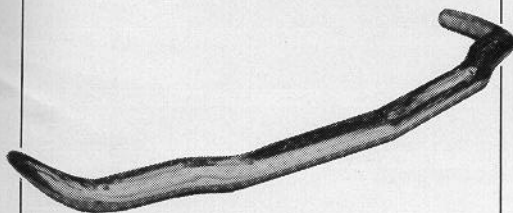

65-66, 67-68 Front and Rear Bumpers are only $77.95 each.