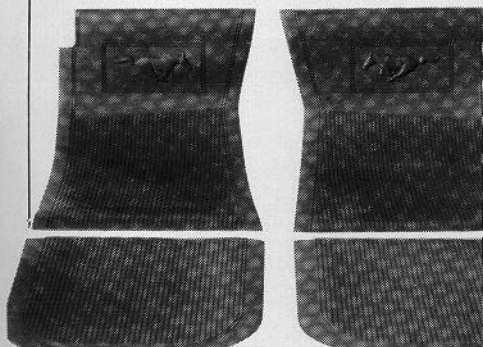

Original Running Mustang Mats

Heavy duty rubber mats, embossed with the "running mustang." Available in a variety of colors. ☎Call. 4-piece set only $39.95.

FALL SPECIAL
rocker moldings