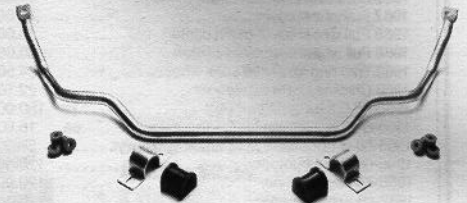

65-66	Pair \$139.95
-------	---------------

STAINLESS STEEL PONY DOOR HANDLE ESCUTCHEONS

65-66 Polished Stainless Steel. Look just like originals, but will last forever! . . . Pair \$14.95

ARM REST PADS AND BASES

65-66 Pads Only	Pair \$18.95
65-66 Chrome Bases	Pair \$18.95
67 Pads	Each \$19.95
68 Pads-Standard	Each \$24.95
69-70 Pads-Standard-Blk	Each \$29.95

DOOR WINDOW BELTLINE WEATHERSTRIP

65-66 & 67-68 Inners and outers for both front doors and quarter windows. Total of 8 pieces	\$39.95
65-66 & 67-68 Inners and outers for front doors only. Total of 4 pieces	\$29.95
69-70 Inners and outers for front doors only. Total of 4 pieces	\$29.95
69-70 Inners and outers for both front doors and quarter windows. Total of 8 pieces	\$49.95

COWL VENT REPAIR COLLARS

An affordable and easy solution for that leaky cowl. Silicone adhesive sealant included for installation.

65-68 Both sides	Pair \$26.95
65-68 One side. Specify RH or LH	\$14.95

FRONT SWAY BAR KIT

1" Bar Kit comes complete with polyurethane insulators, brackets and end bushings.

65-70 Specify year	\$99.00
--------------------	---------

SUPER QUALITY KICK PANELS!

Our own reproduction absolutely the finest on the market.