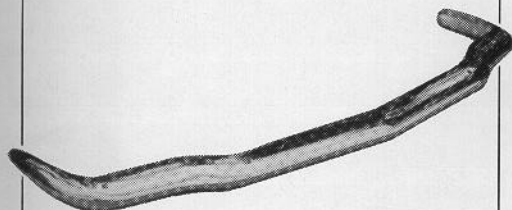

65-66, 67-68 Front and Rear Bumpers are only $77.95 each.