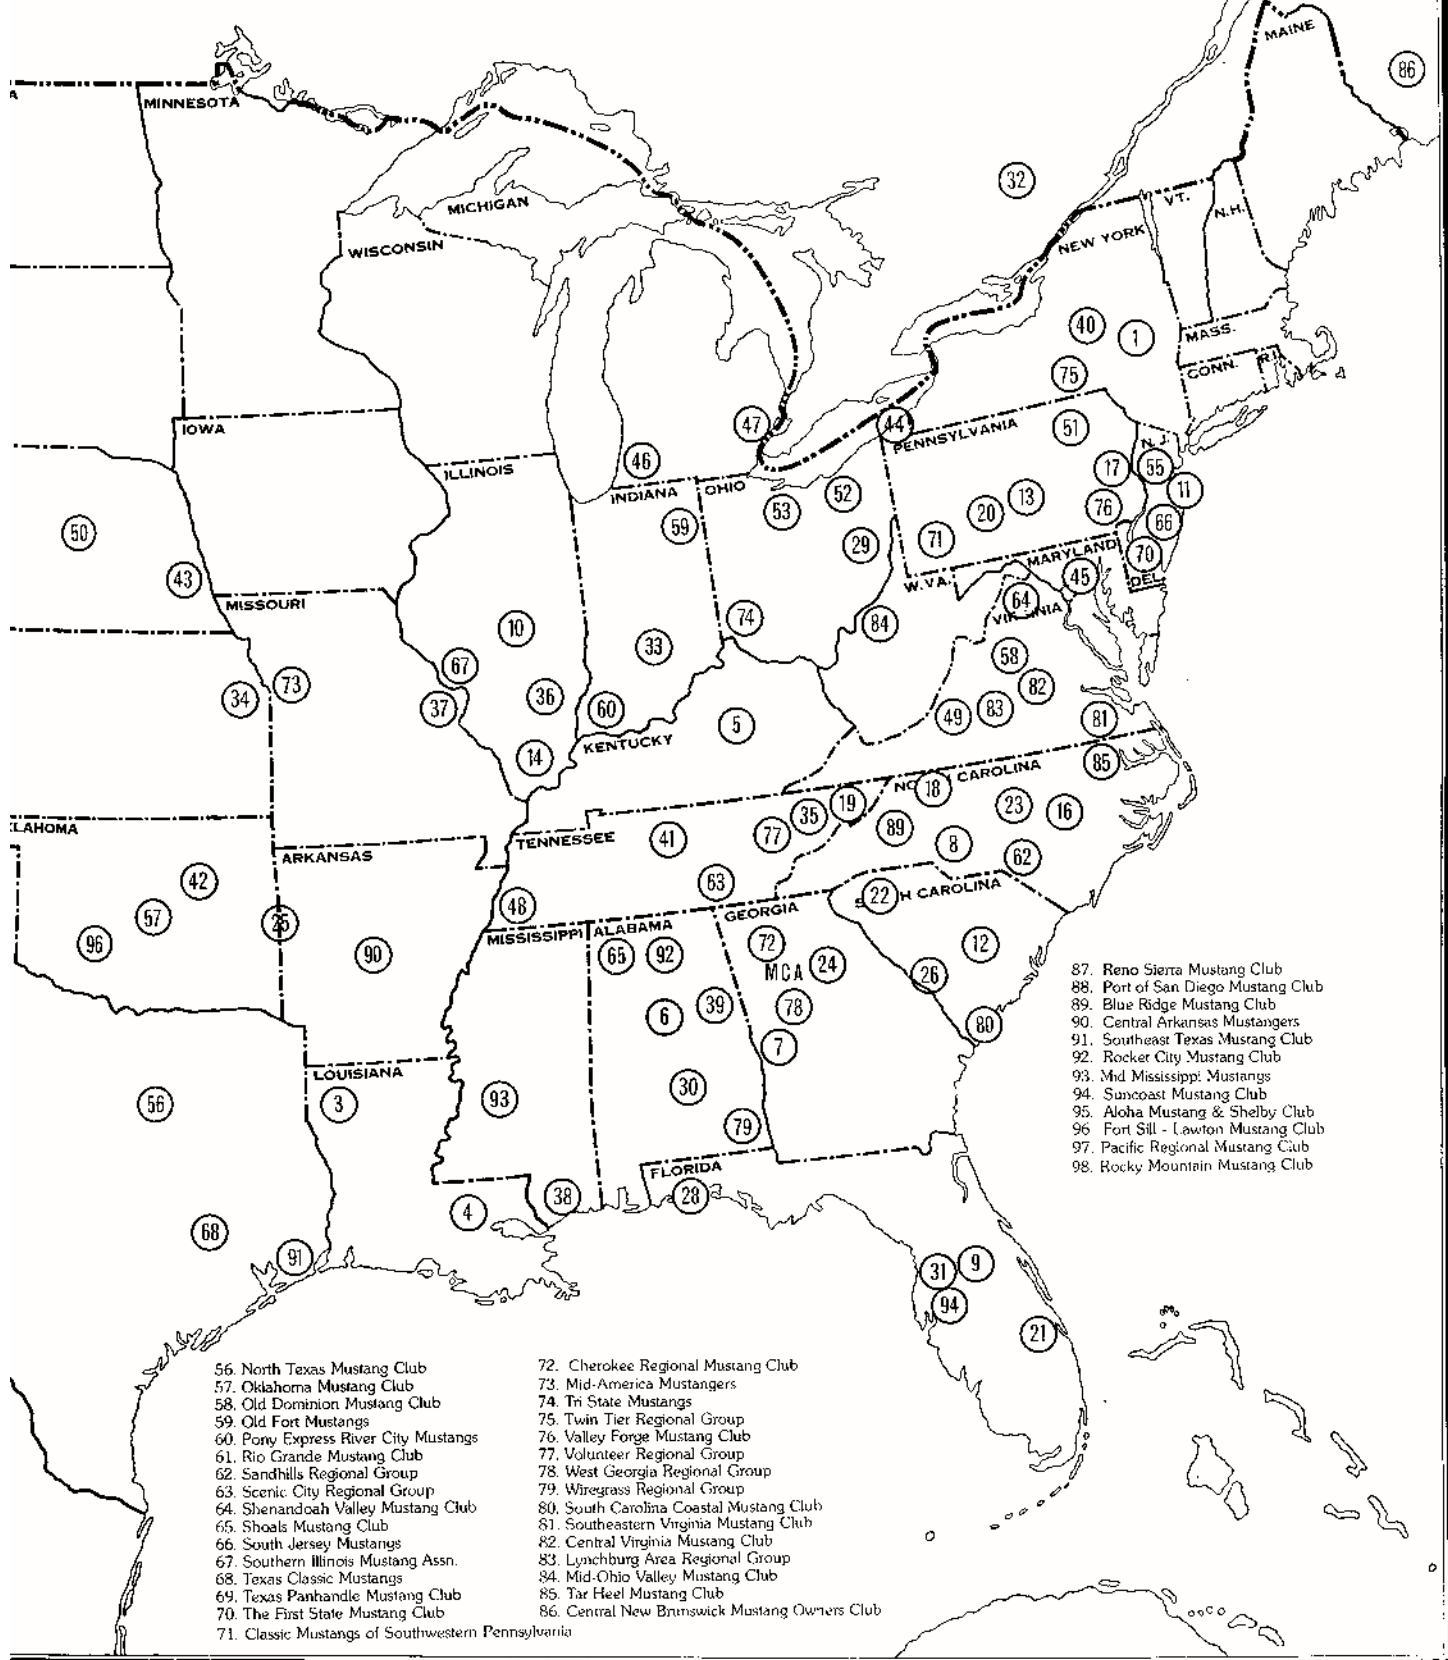

MUSTANG CLUB OF AMERICA

REGIONAL GROUPS

- 56 North Texas Mustang Club
- 57 Oklahoma Mustang Club
- 58 Old Dominion Mustang Club
- 59 Old Fort Mustangs
- 60 Pony Express River City Mustangs
- 61 Rio Grande Mustang Club
- 62 Sandhills Regional Group
- 63 Scenic City Regional Group
- 64 Shenandoah Valley Mustang Club
- 65 Shoals Mustang Club
- 66 South Jersey Mustangs
- 67 Southern Illinois Mustang Assn.
- 68 Texas Classic Mustangs
- 69 Texas Panhandle Mustang Club
- 70 The First State Mustang Club
- 71 Classic Mustangs of Southwestern Pennsylvania

- 72 Cherokee Regional Mustang Club
- 73 Mid-America Mustangers
- 74 Tri State Mustangs
- 75 Twin Tier Regional Group
- 76 Valley Forge Mustang Club
- 77 Volunteer Regional Group
- 78 West Georgia Regional Group
- 79 Wiregrass Regional Group
- 80 South Carolina Coastal Mustang Club
- 81 Southeastern Virginia Mustang Club
- 82 Central Virginia Mustang Club
- 83 Lynchburg Area Regional Group
- 84 Mid-Ohio Valley Mustang Club
- 85 Tar Heel Mustang Club
- 86 Central New Brunswick Mustang Owners Club

- 87 Reno Sierra Mustang Club
- 88 Port of San Diego Mustang Club
- 89 Blue Ridge Mustang Club
- 90 Central Arkansas Mustangers
- 91 Southeast Texas Mustang Club
- 92 Rocker City Mustang Club
- 93 Mid Mississippi Mustangs
- 94 Suncoast Mustang Club
- 95 Aloha Mustang & Shelby Club
- 96 Fort Sill - Lawton Mustang Club
- 97 Pacific Regional Mustang Club
- 98 Rocky Mountain Mustang Club