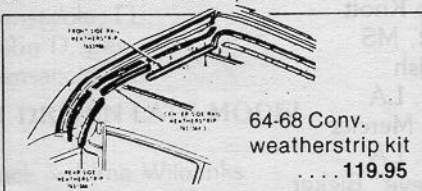

WEATHERSTRIP

64-68 Windshield weatherstrip	27.00
64-68 Rear glass weatherstrip	29.00
67-68 Fastback rear glass weatherstrip	45.00
69-70 Fastback rear glass weatherstrip	45.00
69-70 Coupe rear glass weatherstrip	45.00
71-73 Coupe rear glass weatherstrip	44.95
64-68 Conv. header weatherstrip	41.00
64-68 Conv. pillar post weatherstrip	pr. 25.00
64-66 Division bar weatherstrip	7.00
64-68 Qtr. window vertical w/strip conv.	6.75
64-68 Qtr. window vertical w/strip coupe	6.75
64-66 Coupe roof side rail w/strip	pr. 29.00
64-66 Fastback roof side rail w/strip	pr. 50.00
64-66 Door weatherstrip	pr. 28.00
67-68 Door weatherstrip	pr. 30.00