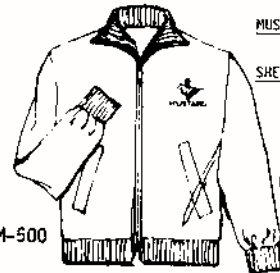

## 1969 Shelby Car Shop Manual Supplement

Covers  
GT-350 & GT-500

**\$5**

Free w/69 set order...\$5<sup>00</sup> alone

## Unlined Windbreaker

Save \$5

M-500

MUSTANG RED, NAVY,  
TAN, SILVER  
SHELBY RED, TAN,  
SILVER, BROWN

**\$20**

MUSTANG OR SHELBY

100% nylon windbreaker Full zipper front Set-in pockets Action-back gussets Convertible collar  
S, M, L, XL Reg. \$25 Add \$2 postage  
State size and 1st and 2nd color choices

## Classic V-neck Sweater

Save \$5

MUSTANG RED,  
OFF WHITE,  
LT. BLUE

SHELBY RED,  
OFF WHITE, BLACK

LADIES SIZES  
34 36 38 IN NAVY,  
OFF WHITE

M-459

**\$20**

MUSTANG  
OR SHELBY