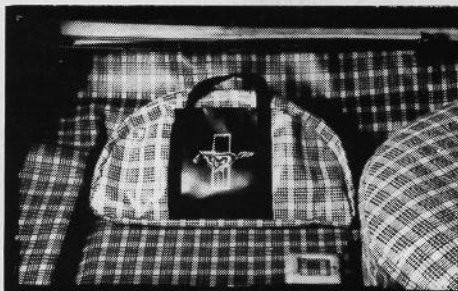

1965/70, Gray plaid F/B 19.95
1965/70, Gray plaid Cpe 19.95
1965/70, Gray plaid Cvt 19.95

REPRODUCTION TIRE COVER

1965/70, Gray plaid 12.95

JACK-PAC For jack and handle.

Matching material 4.95

SEAT UPHOLSTERY Just like original. The best there is. Available in all original colors. Complete with covered back panels.

1965/68 Standard Seats
2 buckets & rear seat 189.95
2 buckets 134.95
1 bucket 69.95

1965/66 Deluxe Pony Seats
2 buckets & rear seat 244.95
2 buckets 159.95
1 bucket 89.95

CAR COVERS-READY FIT Fits over the entire car, bumper to bumper. Water repellent. Mildew resistant. Polyester/Cotton blend. Light green.
1965/70 Cpe. Cvt. F/B 79.95
1965/70/ Cpe. Cvt. F/B, Tan Flannel ... 109.95