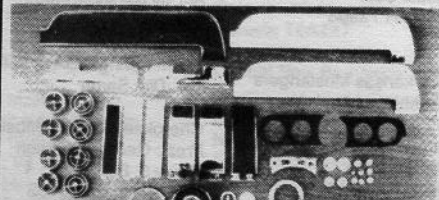

WOODGRAIN KIT

1968 5-PIECE KIT
WITH AIR
\$29.95

1968 5-PIECE
NON-AIR KIT
\$39.95

- 65 & 66 Woodgrain kit 29.95
- 68 Overhead console insert, coupe 29.95
- 68 Overhead console insert, fastback 24.95
- 69 Console insert w/seat belts 14.95
- 69 Console insert w/o seat belts 14.95

BRUSHED ALUMINUM

- Door Panel Inserts pr. 69.95
- Dash Panel insert kit - six pieces
Complete with air 69.95
- Complete without air 89.95
- Individual Pieces Also Available

RECHROMED PLASTIC!

Rechromed Plastic Parts For All Types Of Cars, Toys, Etc.