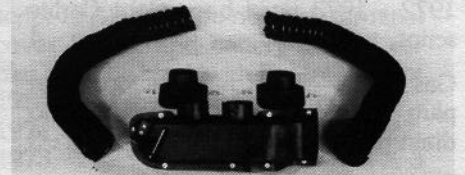

SUPER QUALITY KICK PANELS!

Our own reproduction absolutely the finest on the market.

- 65-68 ..... **Pair $22.95**

HEATER PLENUMS AND ACCESSORIES

- 65-69 Heater Plenum.
  - Our own super quality, high temp. plastic reproduction **$39.95**
- 65-66 Defroster Hose and Duct Kit w/ Clips **$19.95**
- 65-66 and 67-68 Deluxe Heater Foam Kit **$12.95**
- 65-70 Heater Cores **$32.95**