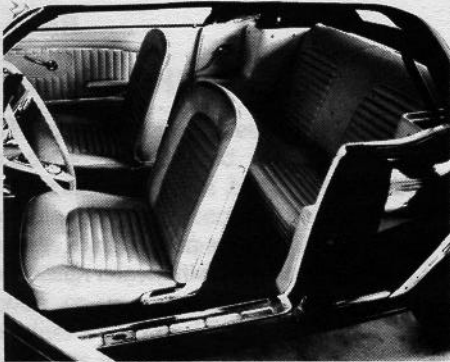

Virginia Mustang

SEAT UPHOLSTERY

We handle the finest upholstery and related interior items on the market at the best prices—from that everyday street driver to that super concours pony. Over 500 sets in stock!

- 65-68 Standard
 - 2 Buckets **\$99.95**
 - Complete Set **\$149.95**
- 65-66 Pony
 - 2 Buckets **\$139.95**
 - Complete Set **\$214.95**
- 67-68 Comfortweave
 - 2 Buckets **\$129.95**
 - Complete Set **\$219.95**
- 69 Standard-Low Back w/Headrest
 - 2 Buckets **\$114.95**
 - Complete Set **\$159.95**
- 69-70 Mach I & Shelby.
 - Most All Colors!
 - 2 Buckets **\$159.95**
 - Complete Set **\$239.95**
- 69-70 Deluxe Hi-Backs.
 - Boss 302's with Deluxe Interiors.
 - 2 Buckets **\$159.95**
 - Complete Set **\$239.95**
- 69-70 Standard Hi-Backs.
 - 2 Buckets **\$139.95**
 - Complete Set **\$218.95**
- 71-70 Standard Hi-Backs.
 - 2 Buckets **\$159.95**
 - Complete Set **\$229.95**