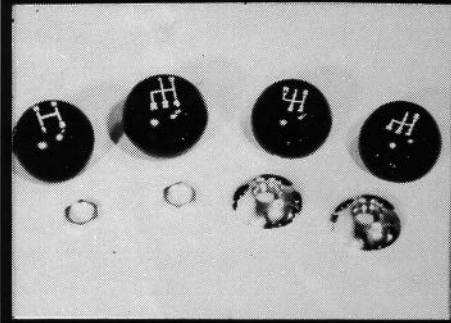

**REPRODUCTION TIRE COVER**  
1965/70, Gray plaid ..... 12.95

**JACK-PAC** For jack and handle.  
Matching material ..... 4.95

**SEAT UPHOLSTERY** Just like original. The best there is. Available in all original colors. Complete with covered back panels.

**GEAR SHIFT KNOBS** Exact reproduction of original. Compression Molded  
1965/68, 3-speed w/base nut  
thread size thread 1/2 x 20 ..... 29.95  
1965/66, 4-speed w/base nut,  
concave top ..... 29.95  
1967/68, 4-speed w/base nut,  
flat top ..... 29.95