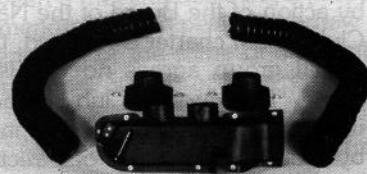

PONY DOOR PANELS

Complete panel ready to install with your trim and cups.

65-66	Pair \$139.95
-------------	----------------------

STAINLESS STEEL PONY DOOR HANDLE ESCUTCHEONS

65-66 Polished Stainless Steel. Look just like originals, but will last forever!

Pair \$14.95

OTHER DOOR PANELS

67 Deluxe	Pair \$169.95
68 Deluxe	Pair \$149.95
69-70 Standard	Pair \$79.95
69-70 Deluxe. We can recover and carpet your old panels. Call for information	Pair \$225.00

ARM REST PADS AND BASES

65-66 Pads Only	Pair \$18.95
65-66 Chrome Bases	Pair \$18.95
67 Pads	Each \$19.95
68 Pads-Standard	Each \$24.95

SUPER QUALITY KICK PANELS!

Our own reproduction absolutely the finest on the market.

65-68	Pair \$22.95
-------------	---------------------