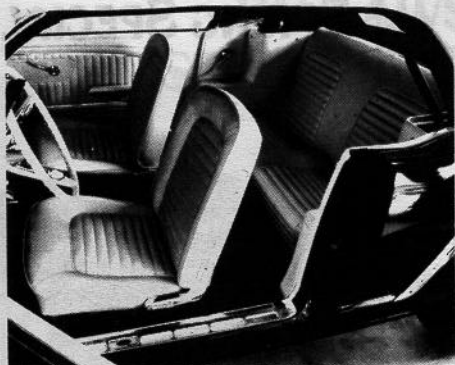

SEAT UPHOLSTERY

We handle the finest upholstery and related interior items on the market at the best prices—from that everyday street driver to that super concours pony. Over 500 sets in stock!

65-68 Standard	
2 Buckets	$99.95
Complete Set	$149.95
65-66 Pony	
2 Buckets	$139.95
Complete Set	$214.95
67-68 Comfortweave	
2 Buckets	$129.95
Complete Set	$219.95
69 Standard-Low Back w/Headrest	
2 Buckets	$114.95
Complete Set	$159.95
69-70 Mach I & Shelby.	
Most All Colors!	
2 Buckets	$159.95
Complete Set	$239.95
69-70 Deluxe Hi-Backs.	
Boss 302's with Deluxe Interiors.	
2 Buckets	$159.95
Complete Set	$239.95
69-70 Standard Hi-Backs.	
2 Buckets	$139.95
Complete Set	$218.95
71-70 Standard Hi-Backs.	
2 Buckets	$159.95
Complete Set	$229.95

HEADLINERS

65-70 Correct Moonskin	$24.95