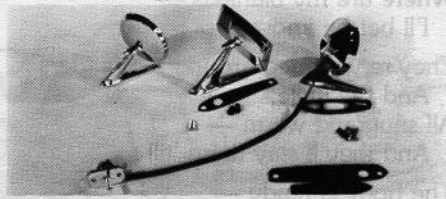

ROOF RAIL WEATHERSTRIP

65-66 Fastback **Pair \$55.00**
65-66 Coupe **Pair \$30.00**
Other years and models available.

FRONT DOOR WEATHERSTRIP

65-66 **Pair \$29.95**
67-68 **Pair \$38.00**
69-70 **Pair \$47.00**

ANTENNA

65-68 Round Base. Complete Kit with Pad **\$19.95**

OUTSIDE MIRRORS

65-66 Exact Duplicate of Orig. Std. Round Head Mirror Includes Pad and Screws **\$34.95**
65-66 LH Remote Mirror, Complete Kit w/All Attaching Parts **\$59.95**
65-66 LH Remote Mirror Housing Kit Includes New Base, Housing, Pad and Screws Makes A New Mirror Out Of Your Old Remote By Changing The Base And Housing, Without Removing The Door Panel. Instructions Included **\$29.95**
65-66 RH Companion to LH Remote Mirror NEW LOW PRICE **\$44.95**
67-68 Std. Rectangular Head Mirror, RH or LH. **\$18.50**