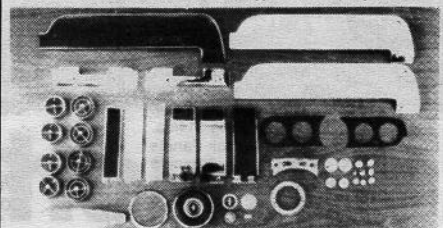

RECHROMED PLASTIC!

Rechromed Plastic Parts For All Types Of Cars, Toys, Etc.

NOTE: We do not recommend using tape to mark part for cleaning or painting. Tape may pull off chrome.* There are less adhesive tapes.

ALL RECHROMED PARTS ARE EXCHANGE DEALER PROGRAMS AVAILABLE

- 65 Air Conditioner drain hose 8.50
- 66/67 Air Conditioner Drain Hose 8.50

Mr. G's Mustang City

5613 Elliott Reeder Road Ft. Worth, Texas 76117-6091

Visa, MasterCharge, COD.
Add 10% Handling and Shipping Charges
Free Shipping on Prepaid Orders Over $200.00

Order Phone 1-817-831-3501
Toll Free 1-800-433-7850