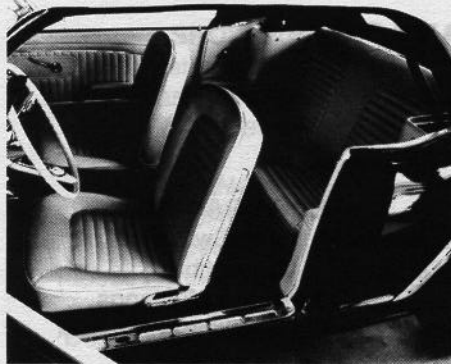

Virginia Mustang

SEAT UPHOLSTERY

We handle the finest upholstery and related interior items on the market at the best prices—from that everyday street driver to that super concours pony. Over 500 sets in stock!

- 65-68 Standard
 - 2 Buckets **\$99.95**
 - Complete Set **\$149.95**
- 65-66 Pony
 - 2 Buckets **\$139.95**
 - Complete Set **\$214.95**
- 67-68 Comfortweave
 - 2 Buckets **\$129.95**
 - Complete Set **\$219.95**
- 69 Standard-Low Back w/Headrest
 - 2 Buckets **\$114.95**
 - Complete Set **\$159.95**
- 69-70 Mach I & Shelby.
 - Most All Colors!
 - 2 Buckets **\$159.95**
 - Complete Set **\$239.95**
- 69-70 Deluxe Hi-Backs.
 - Boss 302's with Deluxe Interiors.
 - 2 Buckets **\$159.95**
 - Complete Set **\$239.95**
- 69-70 Standard Hi-Backs.
 - 2 Buckets **\$139.95**
 - Complete Set **\$218.95**
- 71-70 Standard Hi-Backs.
 - 2 Buckets **\$159.95**
 - Complete Set **\$229.95**

HEADLINERS

- 65-70 Correct Moonskin **\$24.95**

STANDARD DOOR PANELS

Complete, high-quality reproduction. The exact same panels you have seen at higher prices.

- 65-68 **Pair \$69.95**

PONY DOOR PANELS

Complete panel ready to install with your trim and cups.