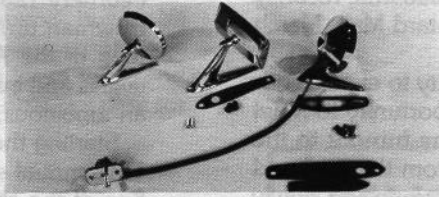

ROOF RAIL WEATHERSTRIP

- 65-66 Fastback **Pair \$55.00**
 - 65-66 Coupe **Pair \$30.00**
- Other years and models available.

FRONT DOOR WEATHERSTRIP

- 65-66 **Pair \$29.95**
- 67-68 **Pair \$38.00**
- 69-70 **Pair \$47.00**

ANTENNA

- 65-68 Round Base. Complete Kit with Pad **\$19.95**

OUTSIDE MIRRORS

- 65-66 Exact Duplicate of Orig. Std. Round Head Mirror Includes Pad and Screws **\$34.95**
- 65-66 LH Remote Mirror, Complete Kit w/All Attaching Parts **\$59.95**
- 65-66 LH Remote Mirror Housing Kit Includes New Base, Housing, Pad and Screws Makes A New Mirror Out Of Your Old Remote By Changing The Base And Housing, Without Removing The Door Panel. Instructions Included . . . **\$29.95**
- 65-66 RH Companion to LH Remote Mirror **NEW LOW PRICE \$44.95**
- 67-68 Std. Rectangular Head Mirror, RH or LH. **\$18.50**