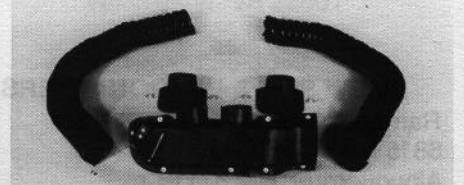

SUPER QUALITY KICK PANELS!

Our own reproduction absolutely the finest on the market.

- 65-68 ..... **Pair $22.95**

HEATER PLENUMS AND ACCESSORIES

65-69 Heater Plenum.

- Our own super quality, high temp. plastic reproduction **$39.95**
- 65-66 Defroster Hose and Duct Kit w/ Clips **$19.95**
- 65-66 and 67-68 Deluxe Heater Foam Kit **$12.95**
- 65-70 Heater Cores **$32.95**