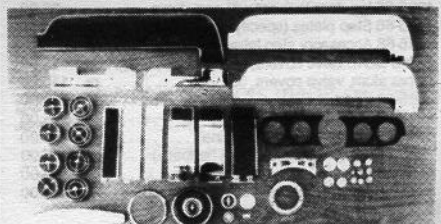

WOODGRAIN KIT

1968 5-PIECE KIT WITH AIR
\$29.95

1968 5-PIECE NON-AIR KIT
\$39.95

- 65 & 66 Woodgrain kit 29.95
- 68 Overhead console insert, coupe 29.95
- 68 Overhead console insert, fastback 24.95
- 69 Console insert w/seal belts 14.95
- 69 Console insert w/o seal belts 14.95

BRUSHED ALUMINUM

- Door Panel Inserts pr. 69.95
- Dash Panel insert kit - six pieces Complete with air 69.95
- Complete without air 69.95
- Individual Pieces Also Available

RECHROMED PLASTIC!

Rechromed Plastic Parts For All Types Of Cars, Toys, Etc.