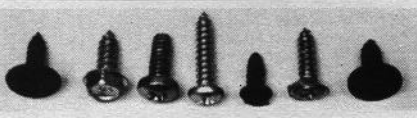

PLASTIC REPAIR KIT

$14.95

Buy this kit and repair those unreplaceable parts or send them to us and we'll repair them for you.

Call For Information
$2.00 Handling & Shipping

Interior Screw Kits can be purchased in any assortment you need . . . . Call

WOODGRAIN KIT

1968 5-PIECE KIT WITH AIR
$29.95

1968 5-PIECE NON-AIR KIT
$39.95

- 65 & 66 Woodgrain kit 29.95
- 68 Overhead console insert, coupe 29.95
- 68 Overhead console insert, fastback 24.95
- 69 Console insert w/seal belts 14.95
- 69 Console insert w/o seal belts 14.95