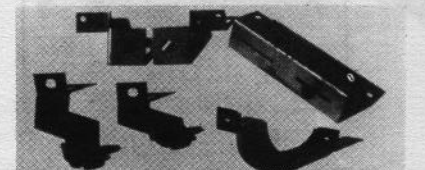

DOOR PANEL BACKS

- 65-66 Pony & 67 Deluxe ea. 9.95

- 67-68 DOOR PLUGS**
- 67 ea. 3.00
- 68 ea. 3.75

PONY DOOR HANDLE

CONVERSION KIT

\$16.95 Pair

Medal extension, correct Allen head screws

DOOR CUPS AND INSERTS

- 65-67 Pony & Deluxe door cups ea. 5.95
- 65-67 Pony & Deluxe door inserts ea. 3.95
- 65-67 Pony & Deluxe door clips ea. .75
- 69 Deluxe Door cup insert 4.95
- 70 Deluxe Door cup insert 3.95

BRACKETS

- 65-66 Pony & Deluxe door brackets pr. 7.50
- 65 Grille Bar mounting bracket ea. 3.00
- 65 Top grille ornament mounting brackets 14.95
- Two core radiator shroud brackets with mounting nuts & bolts 15.50
- Three core radiator shroud brackets with mounting nuts & bolts 19.00
- Four core desert cooler shroud brackets with mounting nuts & bolts 19.00