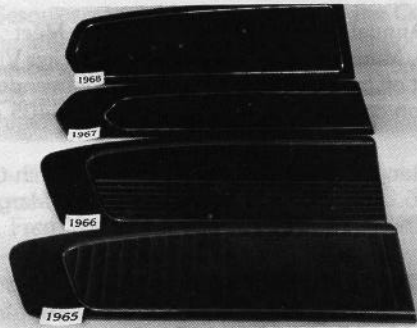

STANDARD DOOR PANELS

Complete, high-quality reproduction. The exact same panels you have seen at higher prices.

- 65-68 ..... **Pair $69.95**

PONY DOOR PANELS

Complete panel ready to install with your trim and cups.

- 65-66 ..... **Pair $139.95**

STAINLESS STEEL PONY DOOR HANDLE ESCUTCHEONS

65-66 Polished Stainless Steel. Look just like originals, but will last forever! ..... **Pair $14.95**

OTHER DOOR PANELS

- 67 Deluxe ..... **Pair $169.95**
- 68 Deluxe ..... **Pair $149.95**
- 69-70 Standard ..... **Pair $79.95**
- 69-70 Deluxe. We can recover and carpet your old panels. Call for information ..... **Pair $225.00**

ARM REST PADS AND BASES

- 65-66 Pads Only ..... **Pair $18.95**
- 65-66 Chrome Bases ..... **Pair $18.95**
- 67 Pads ..... **Each $19.95**
- 68 Pads-Standard ..... **Each $24.95**

SUPER QUALITY KICK PANELS!

Our own reproduction absolutely the finest on the market.

- 65-68 ..... **Pair $22.95**