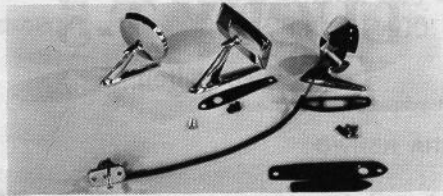

CONVERTIBLE SUNVISOR BRACKETS

- 65-66 With Pivots **Pair \$44.95**
- 65-66 Sunvisor Rod Set **\$12.95**
- 67-68 With Pivots **Pair \$59.95**

DOOR EDGE GUARDS

- 65-66 Stainless Steel **Pair \$19.95**
- 67-68 Stainless Steel **Pair \$19.95**
- 69-70 Stainless Steel **Pair \$19.95**

ROOF RAIL WEATHERSTRIP

- 65-66 Fastback **Pair \$55.00**
- 65-66 Coupe **Pair \$30.00**
- Other years and models available.

FRONT DOOR WEATHERSTRIP

- 65-66 **Pair \$29.95**
- 67-68 **Pair \$38.00**
- 69-70 **Pair \$47.00**

ANTENNA

- 65-68 Round Base. Complete Kit with Pad **\$19.95**

OUTSIDE MIRRORS

- 65-66 Exact Duplicate of Orig. Std. Round Head Mirror Includes Pad and Screws **\$34.95**
- 65-66 LH Remote Mirror, Complete Kit w/All Attaching Parts **\$59.95**
- 65-66 LH Remote Mirror Housing Kit Includes New Base, Housing, Pad and Screws Makes A New Mirror Out Of Your Old Remote By Changing The Base And Housing, Without Removing The Door Panel. Instructions Included . . . **\$29.95**
- 65-66 RH Companion to LH Remote Mirror **NEW LOW PRICE \$44.95**
- 67-68 Std. Rectangular Head Mirror, RH or LH **\$18.50**