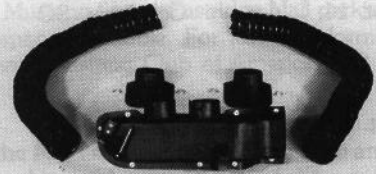

SUPER QUALITY KICK PANELS!

Our own reproduction absolutely the finest on the market.

- 65-68 ..... **Pair $22.95**

HEATER PLENUMS AND ACCESSORIES

65-69 Heater Plenum.

- Our own super quality, high temp. plastic reproduction **$39.95**
- 65-66 Defroster Hose and Duct Kit w/ Clips **$19.95**
- 65-66 and 67-68 Deluxe Heater Foam Kit **$12.95**
- 65-70 Heater Cores **$32.95**