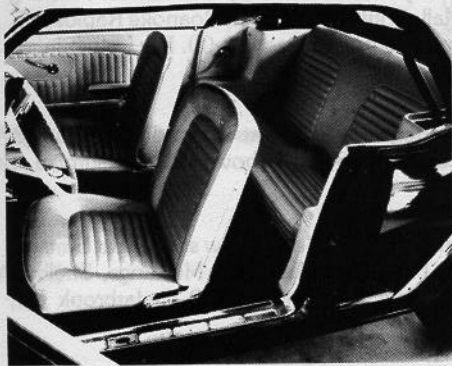

SEAT UPHOLSTERY

We handle the finest upholstery and related interior items on the market at the best prices—from that everyday street driver to that super concours pony. Over 500 sets in stock!

- 65-68 Standard
  - 2 Buckets **$99.95**
  - Complete Set **$149.95**
- 65-66 Pony
  - 2 Buckets **$139.95**
  - Complete Set **$214.95**
- 67-68 Comfortweave
  - 2 Buckets **$129.95**
  - Complete Set **$219.95**
- 69 Standard-Low Back w/Headrest
  - 2 Buckets **$114.95**
  - Complete Set **$159.95**
- 69-70 Mach I & Shelby.
  - Most All Colors!
  - 2 Buckets **$159.95**
  - Complete Set **$239.95**
- 69-70 Deluxe Hi-Backs.
  - Boss 302's with Deluxe Interiors.
  - 2 Buckets **$159.95**
  - Complete Set **$239.95**
- 69-70 Standard Hi-Backs.
  - 2 Buckets **$139.95**
  - Complete Set **$218.95**
- 71-70 Standard Hi-Backs.
  - 2 Buckets **$159.95**
  - Complete Set **$229.95**

HEADLINERS

- 65-70 Correct Moonskin **$24.95**