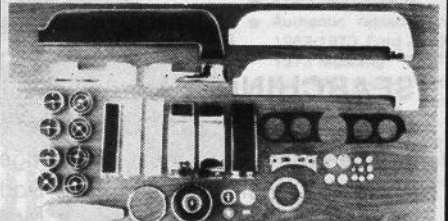

WOODGRAIN KIT

1968 5-PIECE KIT WITH AIR
\$2995

1968 5-PIECE NON-AIR KIT
\$3995

- 65 & 66 Woodgrain kit 29.95
- 68 Overhead console insert, coupe 29.95
- 68 Overhead console insert, fastback 24.95
- 69 Console insert w/seat belts 14.95
- 69 Console insert w/o seat belts 14.95

BRUSHED ALUMINUM

- Door Panel Inserts pr. 89.95
 - Dash Panel insert kit - six pieces Complete with air 69.95
 - Complete without air 89.95
- Individual Pieces Also Available

RECHROMED PLASTIC!

Rechromed Plastic Parts For All Types Of Cars, Toys, Etc.