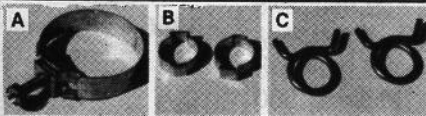

CONSOLE SHIFT SEAL

- 65-66 Console Shift Seal 2.00
- 67-68 Console Shift Seal 2.00

- 1964 1/2 - 1966 Convertible dowel ea. 9.50
- 1964 1/2 - 1966 Convertible hook ea. 9.50
- 1967-1968 Convertible top hook ea. 10.50
- 1964 1/2 - 1966 Conv. Top Hook Switch Bezel ea. 24.95

WINDSHIELD WASHER KITS

- 65-66 with Tee 6.00
- 67 with Tee 6.00
- 69-70 with Tee 6.00

SHIFTER REPAIR KITS

- Automatic 2.00
- 3-Speed 10.95
- 4-Speed 9.95

RUBBER BUMPERS

- 65-66 Hood Side (4) 3.00
- 67-68 Hood Side (4) 3.00
- 69-70 Hood Side (4) 3.00
- 65-68 Door (4) 3.00
- 69-70 Door (4) 3.00
- 65-66 Deck lid pr. 2.50
- 67-69 Deck lid pr. 2.50
- 65-68 Fastback folding seat rear bumpers (2) 1.20
- 69-70 Fastback folding seat rear bumpers (1) 3.50
- Glove Box (2) 1.20
- License Tag Front60
- License Tag Rear (2) 1.20
- Shock Tower (2) 7.00

67-68 SHIFTER CONVERSION KIT

From without consoles to with console. **\$1295**

65-66 RALLY-PAC

- 65 Tach lens 13.50
- 66 Tach Lens 12.50
- 66 Lens dial 5.00
- 66 Rings 12.50
- 66 Rally-Pac wire channel cover ea. 15.00
- 65 or 66 Clock Lens 12.50
- 65 Mounting Bracket 8.50
- 66 Mounting Bracket 29.95