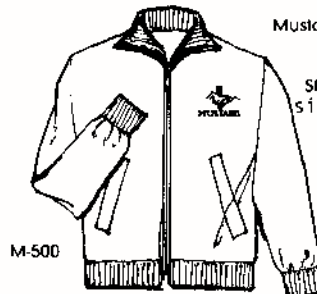

Unlined Windbreaker

Save $5

Mustang: red, navy,
tan, silver

Shelby: red, tan,
silver, brown

$20

MUSTANG
OR
SHELBY

M-500

100% nylon windbreaker. Full zipper front. Set-in pockets. Action-back gussets. Convertible collar.

S, M, L, XL. Reg. $25

Make 1st-2nd Choice-Color.

Classic V-neck Sweater

Save $5

Mustang: red,
off white,
lt. blue

Shelby: red,
off white, black

Ladies sizes:
34,36,38, in navy,
off white

M-459