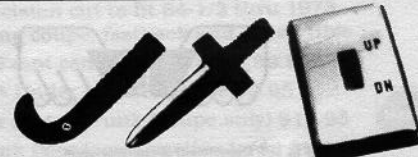

- 65-67 Pony & Deluxe door cups ea. 5.95
- 65-67 Pony & Deluxe door inserts ea. 3.95
- 65-67 Pony & Deluxe door clips ea. .75
- 69 Deluxe Door cup insert 4.95
- 70 Deluxe Door cup insert 3.95

BRACKETS

- 65-66 Pony & Deluxe door brackets pr. 7.50
- 65 Grille Bar mounting bracket ea. 3.00
- 65 Top grille ornament mounting brackets 14.95
- Two core radiator shroud brackets with mounting nuts & bolts 15.50
- Three core radiator shroud brackets with mounting nuts & bolts 19.00
- Four core desert cooler shroud brackets with mounting nuts & bolts 19.00

CONSOLE SHIFT SEAL

- 65-66 Console Shift Seal 2.00
- 67-68 Console Shift Seal 2.00

- 1964 1/2-1966 Convertible dowel ea. 9.50
- 1964 1/2-1966 Convertible hook ea. 9.50
- 1967-1968 Convertible top hook ea. 10.50
- 1964 1/2-1966 Conv. Top Hook Switch Bezel ea. 24.95