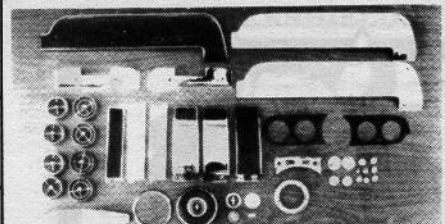

RECHROMED PLASTIC!

Rechromed Plastic Parts For All Types Of Cars, Toys, Etc.

NOTE: We do not recommend using tape to mark part for cleaning or painting. Tape may pull off chrome. There are less adhesive tapes.

ALL RECHROMED PARTS ARE EXCHANGE DEALER PROGRAMS AVAILABLE

- 65 Air Conditioner drain hose 8.50
- 66/67 Air Conditioner Drain Hose 8.50

Mr. G's Mustang City

5613 Elliott Reeder Road Ft. Worth, Texas 76117-6091

Visa, MasterCharge, COD.
Add 10% Handling and Shipping Charges
Free Shipping on Prepaid Orders Over $200.00

Order Phone 1-817-831-3501
Toll Free 1-800-433-7850