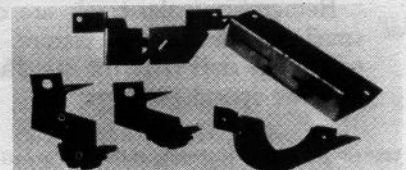

DOOR PANEL BACKS

- 65-66 Pony & 67 Deluxe ea. 9.95

67-68 DOOR PLUGS

- 67 ea. 3.00
- 68 ea. 3.75

PONY DOOR HANDLE

CONVERSION KIT \$16.95 Pair

Medal extension,
correct Allen
head screws

DOOR CUPS AND INSERTS

- 65-67 Pony & Deluxe door cups ea. 5.95
- 65-67 Pony & Deluxe door inserts ea. 3.95
- 65-67 Pony & Deluxe door clips ea. .75
- 69 Deluxe Door cup insert 4.95
- 70 Deluxe Door cup insert 3.95

BRACKETS

- 65-66 Pony & Deluxe door brackets pr. 7.50
- 65 Grille Bar mounting bracket ea. 3.00
- 65 Top grille ornament mounting brackets 14.95
- Two core radiator shroud brackets with mounting nuts & bolts 15.50
- Three core radiator shroud brackets with mounting nuts & bolts 19.00
- Four core desert cooler shroud brackets with mounting nuts & bolts 19.00