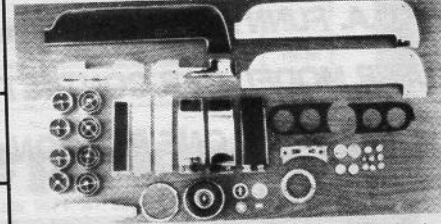

RECHROMED PLASTIC!

Rechromed Plastic Parts For All Types Of Cars, Toys, Etc.

NOTE: We do not recommend using tape to mark part for cleaning or painting. Tape may pull off chrome. There are less adhesive tapes.

ALL RECHROMED PARTS ARE EXCHANGE DEALER PROGRAMS AVAILABLE

- 65 Air Conditioner drain hose 8.50
- 66/67 Air Conditioner Drain Hose 8.50

Mr. G's Mustang City

5613 Elliott Reeder Road Ft. Worth, Texas 76117-6091

Visa, MasterCharge, COD.
Add 10% Handling and Shipping Charges
Free Shipping on Prepaid Orders Over $200.00

Order Phone 1-817-831-3501
Toll Free 1-800-433-7850