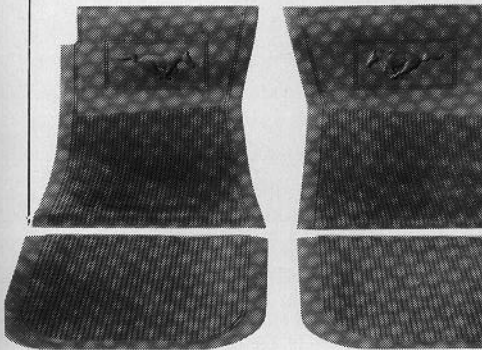

FALL SPECIAL

Mustang Parts for the U.S.A.

You'll find over 9,000 different items in our warehouses. From tee-shirts to valve covers — we've got it.

Colamco® Upholstery
The finest made, prices start at \$169.00 for a standard set.

Molded Carpet Sets
Just like original with 1/2" jute padding, and heel and toe padding. 65-73 std \$89.95; 69 Mach 1 \$159; 70-73 Mach 1 \$145.

Original Running Mustang Mats
Heavy duty rubber mats, embossed with the "running mustang." Available in a variety of colors. ☎Call. 4-piece set only \$39.95.