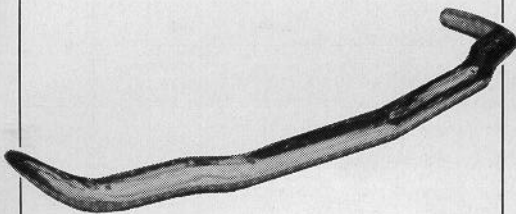

65-66, 67-68 Front and Rear Bumpers are only $77.95 each.