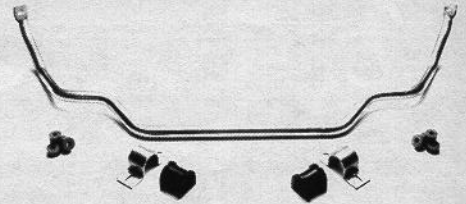

65-66	Pair \$139.95
-------	----------------------

STAINLESS STEEL PONY DOOR HANDLE ESCUTCHEONS

65-66 Polished Stainless Steel. Look just like originals, but will last forever! **Pair \$14.95**

ARM REST PADS AND BASES

65-66 Pads Only	Pair \$18.95
65-66 Chrome Bases	Pair \$18.95
67 Pads	Each \$19.95
68 Pads-Standard	Each \$24.95
69-70 Pads-Standard-Blk	Each \$29.95

DOOR WINDOW BELTLINE WEATHERSTRIP

65-66 & 67-68 Inners and outers for both front doors and quarter windows. Total of 8 pieces	\$39.95
65-66 & 67-68 Inners and outers for front doors only. Total of 4 pieces	\$29.95
69-70 Inners and outers for front doors only. Total of 4 pieces	\$29.95
69-70 Inners and outers for both front doors and quarter windows. Total of 8 pieces	\$49.95

COWL VENT REPAIR COLLARS

An affordable and easy solution for that leaky cowl. Silicone adhesive sealant included for installation.

65-68 Both sides	Pair \$26.95
65-68 One side. Specify RH or LH	\$14.95

FRONT SWAY BAR KIT

1" Bar Kit comes complete with polyurethane insulators, brackets and end bushings.

65-70 Specify year	\$99.00
--------------------	----------------

SUPER QUALITY KICK PANELS!

Our own reproduction absolutely the finest on the market.