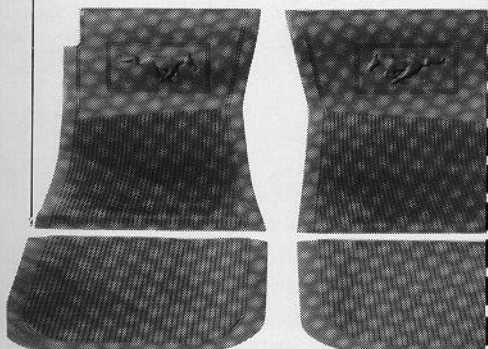

Original Running Mustang Mats
Heavy duty rubber mats, embossed with the "running mustang." Available in a variety of colors. ☎Call. 4-piece set only $39.95.

FALL SPECIAL
rocker moldings