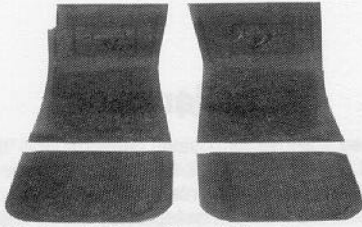

# Mustang Parts for the U.S.A.<sup>TM</sup>

from the nation's largest  
supplier

**Original Running Mustang** mats  
only \$39.95—4-piece set

**Molded Rubber Trunk Mat**  
Fits 65-70. Only \$29.95

**Cowl Cap<sup>®</sup>** stops water leaks the easy way.  
only \$28.95

*Mach I carpets feature  
correct floor mat inserts.*  
**Molded Carpet** sets only \$84.95—  
all years: 69 Mach I \$159; 70-73 Mach I \$145