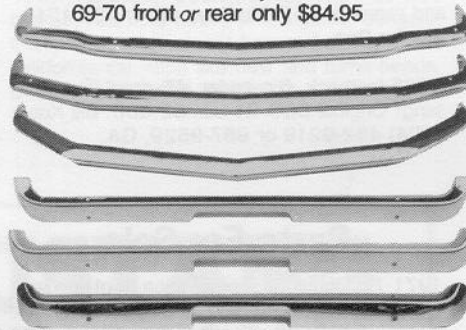

# Mustang Parts for the U.S.A.<sup>TM</sup>

from the nation's largest  
supplier

**Original Running Mustang** mats  
only \$39.95—4-piece set

**Molded Rubber Trunk Mat**  
Fits 65-70. Only \$29.95

**Cowl Cap<sup>®</sup>** stops water leaks the easy way.  
only \$28.95

*Mach I carpets feature  
correct floor mat inserts.*  
**Molded Carpet** sets only \$84.95—  
all years: 69 Mach I \$159; 70-73 Mach I \$145

## Flawless Repro Bumpers

65-68 front or rear only \$77.95  
69-70 front or rear only \$84.95

## REPRO METAL:

- A. FENDERS 65-66 \$119.95  
67-68 \$129.95  
70 \$139.95
- B. QUARTER REPAIR—FULL FACE  
65-68 \$79.95  
69-70 FB, 71-73 \$99.95
- C. QUARTER PANELS  
65-66 Cpe/Conv \$149.95  
65-66 \$149.95
- D. HOODS Front 65-68 \$44.95
- E. VALANCE Front 65-68 \$44.95  
Rear 65-68 Single Exh \$39.95  
Rear 65-68 Dual Exh \$44.95