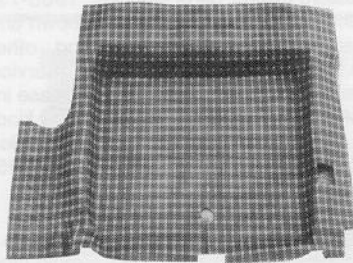

# Mustang Parts for the U.S.A.<sup>TM</sup>

from the nation's largest  
supplier

**Original Running Mustang** mats  
only \$39.95—4-piece set

**Molded Rubber Trunk Mat**  
Fits 65-70. Only \$29.95

**Cowl Cap<sup>®</sup>** stops water leaks the easy way.  
only \$28.95

*Mach I carpets feature  
correct floor mat inserts.*  
**Molded Carpet** sets only \$84.95—  
all years: 69 Mach I \$159; 70-73 Mach I \$145