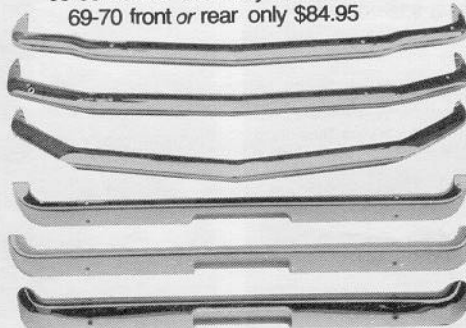

Mustang Parts for the U.S.A.TM

from the nation's largest
supplier

Original Running Mustang mats
only \$39.95—4-piece set

Molded Rubber Trunk Mat
Fits 65-70. Only \$29.95

Cowl Cap[®] stops water leaks the easy way.
only \$28.95

Mach I carpets feature
correct floor mat inserts.
Molded Carpet sets only \$84.95—
all years: 69 Mach I \$159; 70-73 Mach I \$145

Flawless Repro Bumpers

65-68 front or rear only \$77.95
69-70 front or rear only \$84.95

REPRO METAL:

- A. FENDERS 65-66 \$119.95
67-68 \$129.95
70 \$139.95
- B. QUARTER REPAIR—FULL FACE
65-68 \$79.95
69-70 FB, 71-73 \$99.95
- C. QUARTER PANELS
65-66 Cpe/Conv \$149.95
- D. HOODS 65-66 \$149.95
- E. VALANCE Front 65-68 \$44.95
Rear 65-68 Single Exh \$39.95
Rear 65-68 Dual Exh \$44.95