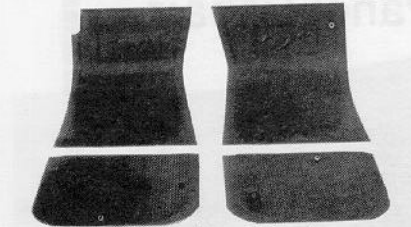

Mustang Parts for the U.S.A.TM

from the nation's largest
supplier

Original Running Mustang mats
only \$39.95—4-piece set

Molded Rubber Trunk Mat
Fits 65-70. Only \$29.95

Cowl Cap[®] stops water leaks the easy way.
only \$28.95

Mach I carpets feature
correct floor mat inserts.
Molded Carpet sets only \$84.95—
all years: 69 Mach I \$159; 70-73 Mach I \$145

Flawless Repro Bumpers

65-68 front or rear only \$77.95
69-70 front or rear only \$84.95