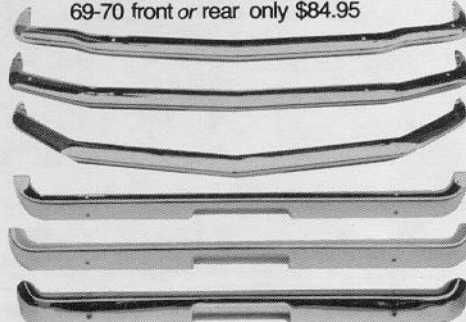

Mustang Parts for the U.S.A.TM

from the nation's largest
supplier

Original Running Mustang mats
only \$39.95-4-piece set

Molded Rubber Trunk Mat
Fits 65-70. Only \$29.95

Cowl Cap[®] stops water leaks the easy way.
only \$28.95

Mach I carpets feature correct floor mat inserts.
Molded Carpet sets only \$84.95-
all years: 69 Mach I \$159; 70-73 Mach I \$145

Flawless Repro Bumpers

65-68 front or rear only \$77.95
69-70 front or rear only \$84.95

SPECIAL

Rocker Moldings

65-66.....\$89.95/pr.
67-68.....\$46.95/pr.

SUPPLIES ARE LIMITED (clips not included)

REPRO METAL:

- A. FENDERS 65-66 \$119.95
67-68 \$129.95
70 \$139.95
- B. QUARTER REPAIR-FULL FACE
65-68 \$79.95
69-70 FB, 71-73 \$99.95
- C. QUARTER PANELS
65-66 Cpe/Conv \$149.95
- D. HOODS 65-66 \$149.95
- E. VALANCE Front 65-68 \$44.95
Rear 65-68 Single Exh \$39.95
Rear 65-68 Dual Exh \$44.95

Colamco[®] Upholstery

new low prices 65-68
single std bucket \$59.95
pr of std buckets \$117.95
full set std \$159.95

Pioneer, Kenwood

and Clarion stereo units specially modified to fit your Mustang dash. Prices range from \$144.95 to \$444.95.