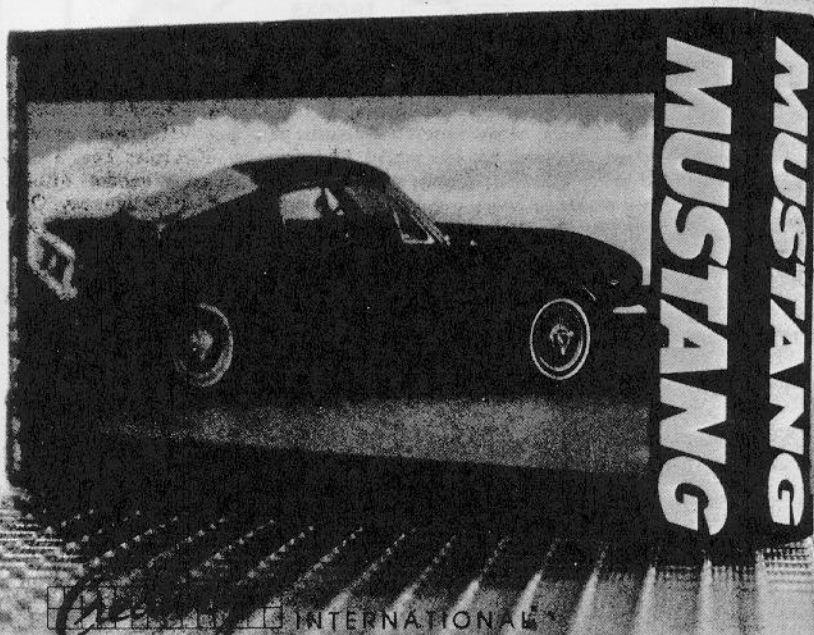

Attention Model Collectors

Just released by Revell — the 1969 Shelby GT500/All-American Car. The 1/25 scale model is molded in Competition Yellow. Features include a 428 "Cobra Jet" motor, detailed chassis with staggered shocks, and special Shelby GT500 hood and fenders.

THE HOTTEST FORD IN HISTORY!

10 DAY GUARANTEE MEANS YOU RISK NOTHING. IF YOU ARE NOT THRILLED WITH THIS WONDERFUL TAPE, RETURN IT WITHIN 10 DAYS, IN NEW CONDITION, IN IT'S ORIGINAL PACKAGING, AND RECEIVE A PROMPT REFUND OR CREDIT.