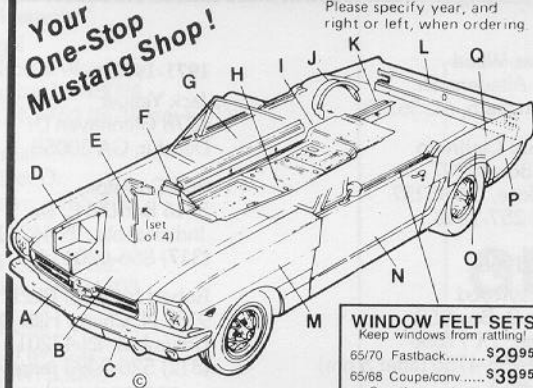

Please specify year, and right or left, when ordering.

WINDOW FELT SETS
Keep windows from rattling!
65/70 Fastback.....$29⁹⁵
65/68 Coupe/conv.....$39⁹⁵
Specify year, body style.

1. **A. Bumpers.** Best quality! Specify year; front or rear. 65/70.....$77.95 ea.
   B. Hood Assembly: 65/66, C5ZZ-16612-R.....$149.95 ea.
   67/68, C7ZZ-16612-R.....$169.95 ea.

1. **FLOOR PAN SPECIAL.....$169⁹⁵**
   Includes pair of A-107 fronts and pair of A-108-E extended rears.
   COMPLETE FLOOR SPECIAL.....$229⁹⁵
   Includes pair of A-107 fronts, pair of A-108-E extended rears, plus pair of M-126 fire wall patches.
   CONVERTIBLE FLOOR SPECIAL.....$349⁹⁵
   Includes pair of A-107 fronts, pair of A-108-E extended rears, pair of M-112 inner rocker panels and pair of M-114 torque boxes.

- C. Valances: 65/68 Front, -17A939-R.....$44.95 ea.
  69/70 Front.....$74.95 ea.
  65/68 Rear.....$39.95 ea.
  69/70 Rear.....$49.95 ea.
  D. Fender Aprons: Front R/H.....$27.95 ea.
  Front L/H.....$27.95 ea.
  Rear L or R.....$29.95 ea.
  67/68.....$39.95 ea.
  69/73.....$37.95 ea.
  E. Splash Shields (w/rubber): 65/68, -16102.....$49.95 set
  F. Torque Box: 65/70, A-114 (convertible).....$49.95 ea.
  65/70, A-117 (hardtop).....$49.95 ea.
  G. Inner Rocker Panel: 65/70, A-112.....$49.95 ea.
  H. and I.—Floor Pans—see box at left.
  J. Outer Wheel House: 65/66, A-113.....$49.95 ea.
  67/70 (specify year).....$54.95 ea.
  K. Rear Shackle Rail: 65/70, M-103.....$44.95 ea.
  L. Tail Light Panels: 65/66, C5ZZ-6540324-AR.....$59.95 ea.
  67/68, C7ZZ-6540324-BR.....$59.95 ea.
  69, C9ZZ-6540320-R.....$99.95 ea.
  71/73, D3ZZ-6540320-R.....$99.95 ea.
  M. Front Fenders: 65/66.....$119.95 ea.
  67/70.....$129.95 ea.
  N. Outer Door Skins: 65/66.....$79.95 ea.
  67/68.....$89.95 ea.
  O. Wheel Flair Patch: 65/66, M-201.....$34.95 ea.
  67/68, M-201.....$28.00 ea.
  69/70, M-301.....$34.00 ea.
  P. Lower Rear Quarter Patch: 65/66, M-100-A.....$23.50 ea.
  67/68, C7ZZ-6540324-BR.....$28.50 ea.
  69/70, M-300.....$34.00 ea.
  71/73, M-400.....$39.00 ea.
  Inner Lower Rear Quarter Patch: 65/70, A-109.....$11.95 ea.
  71/73, A-409.....$18.00 ea.
  Q. Quarter Panel Skin (repro): 65/68.....$79.95 ea.
  69/70 Fastback Quarter: C9ZZ-63278401-AR (skin).....$99.95 ea.
  C9ZZ-63278401-BR (H.D.).....$169.95 ea.
  65/66 Full Quarter Panel: C5ZZ-6527846-BR (hardtop).....$119.95 ea.
  C5ZZ-7627846-BR (convertible).....$119.95 ea.
  Trunk Floors: 65/70, C9ZZ-6511218-AR (right-hand).....$29.95 ea.
  65/70, C9ZZ-6511219-AR (left-hand).....$29.95 ea.
  * Not shown in illustration. Shipped Freight Collect.

LOOK FOR US IN:
ENGLISHTOWN, NJ—
September 23, 24 & 25.
CARLISLE, PA—
Sept. 29, 30, Oct. 1 & 2.
Spaces IM 26—33.
HERSHEY, PA—
October 6, 7 & 8.
Spaces CM 23—27.

Call in your order—pick it up at the show—we pay the shipping—YOU SAVE!