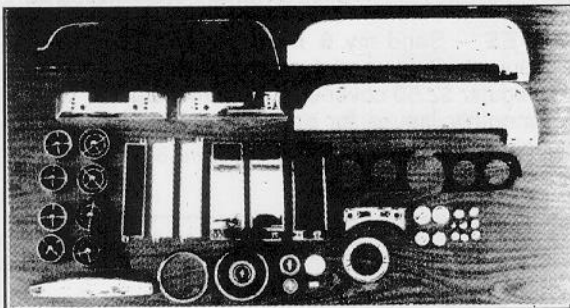

RECHROMED PLASTIC

Specializing In Rechromed

parts for All types of Cars, toys, ETC

Many parts in stock ready for same day shipping exchange. Other parts take 4-6 weeks. We not only remove the old plating. We buff the outer layer of old plastic down to smooth finish before rechroming. We offer the finest finish available. NEW SERVICE. We can repair many broken parts before chroming for those unreplaceable parts. Repair kit $14.95 Fix your own parts. Kit will fix many parts. All Parts are exchange, Visa, Mastercharge, COD. Other plastic parts rechromed. Call or write for quote. Add 10% handling and shipping charge.

Mr. G's Rechromed Plastic

5613 Elliot Reeder Road
Ft. Worth, Texas 76117-6091

1-817-831-3501

DEALER INQUIRIES INVITED

NEW & USED MUSTANG PARTS

NEW 1965-73 Decals
NEW 1965-73 Carpet
NEW Headliners $25/ea.
NEW Trunk Mats $17/ea.
NEW Gadget bag $11/ea.
NEW 1965-68 Kick Panels
NEW 1965-68 Door Panels
1965-73 Restored Bumpers.
NEW Weatherstripping Kits
NEW Owner's Manuals $5/ea.
NEW 1965-73 Upholstery Kits
NEW Jack Pack plaid $4.00/ea.
NEW Wiring Diagrams $4.50/ea.
NEW Tire Cover plaid $8.00/ea.
NEW 1965-66 Armrest Pads $7.50/ea.
NEW 1965-66 Armrest Bases $7.50/ea.
NEW 1965-66 Window Regulators $44 ea.

"Arm Rest Deal"
265-66 Bases 265-66 Pads
$25.00

Add 10% for Shipping and Handling

FREE CATALOG

MUSTANG PARTS CORRAL OF TEXAS

P.O. Box 210524, Dallas, TX 75211

(214) 296-5130