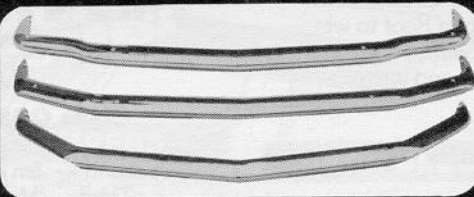

**Mach I carpets feature correct floor mat inserts.**  
**Molded Carpet** sets only \$84.95—  
all years: 69 Mach I \$159; 70-73 Mach I \$145

**Roof Drip Moldings** for 65-68 coupes  
only \$69.95—pair

## SPECIAL

**65-70 Front Bumpers**  
NOW UPS SHIPPABLE!

65-68 Front or Rear \$77.95  
69-70 Front or Rear \$84.95

FLAWLESS REPRO!

**Colamco® Upholstery**—  
new low prices 65-68  
single std bucket \$59.95  
pr of std buckets \$117.95  
full set std \$159.95

**Pioneer, Kenwood and Clarion** stereo units specially  
modified to fit your Mustang dash. Prices  
range from \$144.95 to \$444.95.

- REPRO METAL**
- A. FENDERS 65-66 \$99.95  
67-68 \$129.95  
69-70 \$139.95
  - B. QUARTER REPAIR—FULL FACE  
65-68 \$79.95  
69-70 FB, 71-73 \$99.95
  - C. QUARTER PANELS  
65-66 Cpe/Conv \$129.95
  - D. HOODS 65-66 \$129.95
  - E. VALANCE Front 65-68 \$44.95  
Rear 65-68 Single Exh \$39.95  
Rear 65-68 Dual Exh \$44.95
- NEW! TRUNK LIDS**  
65-66 2+2 \$159.95  
Cpe/Conv \$159.95