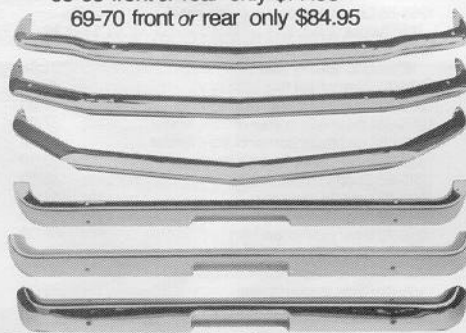

Mustang Parts for the U.S.A.™

from the nation's largest
supplier

Original Running Mustang mats
only \$39.95—4-piece set

Molded Rubber Trunk Mat
Fits 65-70. Only \$29.95

Cowl Cap® stops water leaks the easy way.
only \$28.95

Mach I carpets feature correct floor mat inserts.
Molded Carpet sets only \$84.95—
all years: 69 Mach I \$159; 70-73 Mach I \$145

Flawless Repro Bumpers

65-68 front or rear only \$77.95
69-70 front or rear only \$84.95

SPECIAL

Rocker Moldings

65-66.....\$89.95/pr.
67-68.....\$46.95/pr.

SUPPLIES ARE LIMITED (clips not included)

E

REPRO METAL:

- A. FENDERS 65-66 \$119.95
67-68 \$129.95
70 \$139.95
- B. QUARTER REPAIR—FULL FACE
65-68 \$79.95
69-70 FB, 71-73 \$99.95
- C. QUARTER PANELS
65-66 Cpe/Conv \$149.95
- D. HOODS 65-66 \$149.95
- E. VALANCE Front 65-68 \$44.95
Rear 65-68 Single Exh \$39.95
Rear 65-68 Dual Exh \$44.95