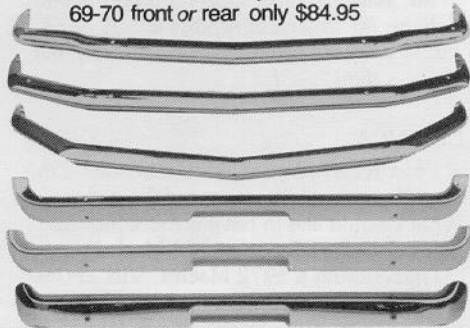

Mustang Parts for the U.S.A.TM

from the nation's largest
supplier

Original Running Mustang mats
only \$39.95—4-piece set

Molded Rubber Trunk Mat
Fits 65-70. Only \$29.95

Cowl Cap[®] stops water leaks the easy way.
only \$28.95

Mach I carpets feature correct floor mat inserts.
Molded Carpet sets only \$84.95—
all years: 69 Mach I \$159; 70-73 Mach I \$145

Flawless Repro Bumpers

65-68 front or rear only \$77.95
69-70 front or rear only \$84.95

SPECIAL

Rocker Moldings

65-66.....\$89.95/pr.
67-68.....\$46.95/pr.

SUPPLIES ARE LIMITED (clips not included)

Colamco[®] Upholstery

new low prices 65-68
single std bucket \$59.95
pr of std buckets \$117.95
full set std \$159.95

**Pioneer, Kenwood
and Clarion** stereo units specially
modified to fit your Mustang dash. Prices
range from \$144.95 to \$444.95.

REPRO METAL:

- A. FENDERS 65-66 \$119.95
67-68 \$129.95
70 \$139.95
- B. QUARTER REPAIR—FULL FACE
65-68 \$79.95
69-70 FB, 71-73 \$99.95
- C. QUARTER PANELS
65-66 Cpe/Conv \$149.95
- D. HOODS 65-66 \$149.95
- E. VALANCE Front 65-68 \$44.95
Rear 65-68 Single Exh \$39.95
Rear 65-68 Dual Exh \$44.95