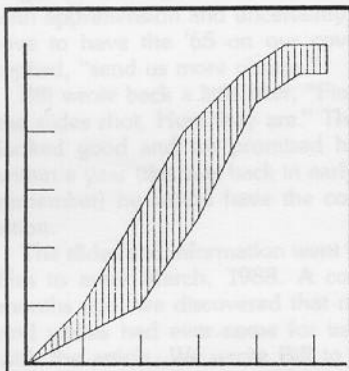

# FORD V-8 OWNERS "GENUINE CAST IRON" HEADERS

**BOLT ON 20% INCREASED HIGH PERFORMANCE!**

Fits all FORD V-8 260,289,302,351W  
(1960-88 engines)

**LIMITED SUPPLY!**

NOW AVAILABLE, This original equipment set (C5ZZ-9430-B, C30Z-9431-B) featured on COBRAS and MUSTANGS with the famous hi-po "K" motor and also as a dealer option for other FORD small block automobiles during the 1960's-70's muscle car era.

- \* TUBE HEADER POWER WITH CAST IRON FIT & LONGEVITY
- \* ELIMINATE TUBE HEADER CLEARANCE PROBLEMS
- \* UNIQUE FLOW DESIGN WITH LARGE BORE PORTS

**\$299.<sup>95</sup> set**

Plus 10% for shipping and handling