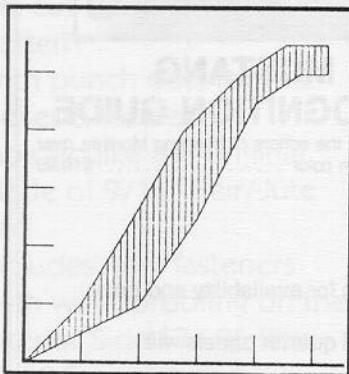

FORD

HI-PERFORMANCE

FORD V-8 OWNERS "GENUINE CAST IRON" HEADERS

BOLT ON 20% INCREASED HIGH PERFORMANCE!

Fits all FORD V-8 260,289,302,351W
(1960-88 engines)

LIMITED SUPPLY!

NOW AVAILABLE, This original equipment set (C5ZZ-9430-B, C30Z-9431-B) featured on COBRAS and MUSTANGS with the famous hi-po "K" motor and also as a dealer option for other FORD small block automobiles during the 1960's-70's muscle car era.

- * TUBE HEADER POWER WITH CAST IRON FIT & LONGEVITY
- * ELIMINATE TUBE HEADER CLEARANCE PROBLEMS
- * UNIQUE FLOW DESIGN WITH LARGE BORE PORTS

\$299.⁹⁵ set

Plus 10% for shipping and handling

**PERFORMANCE GAIN
HORSEPOWER/RPM**