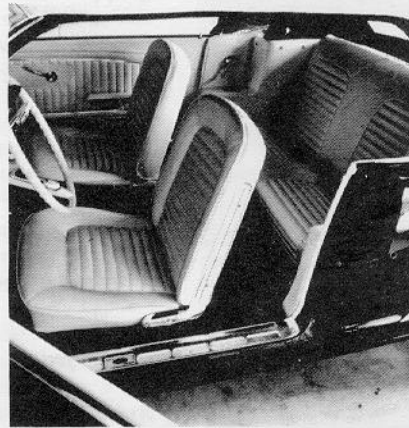

**C5ZZ-10838-A**

**C5ZZ-10838-B**

**C6ZZ-10838-A**

**INSTRUMENT BEZELS**

67-68 models also available—see our new catalog!

- 65 Black Camera Case Finish ... C5ZZ-10838-A ... **\$34.95**
- 65-66 Woodgrain Finish ... C5ZZ-10838-B ... **\$42.95**
- 65-66 Black Camera Case Finish ... C6ZZ-10838-A ... **\$34.95**

**CARPET UNDERLAYMENT**

- Precision cut from heavy waterproof material. Provides excellent protection from outside heat and noise. Also insures better carpet fit. Specify bodystyle.
- 64½-73 Set includes 2 Front Pieces and Rear Floor Piece ..... **\$29.95**
  - 64½-73 Transmission Hump Area ..... **\$8.95**
  - 64½-73 Under Rear Seat, Coupe and Conv. .... **\$9.95**
  - 64½-73 Under Rear Seat, Fastback ..... **\$9.95**
  - 64½-73 Trunk Area Fits on Top of Gas Tank ..... **\$9.95**