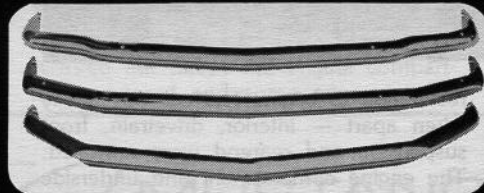

**Mach I carpets** feature correct floor mat inserts.  
**Molded Carpet** sets only \$84.95—  
all years: 69 Mach I \$159; 70-73 Mach I \$145

**Roof Drip Moldings** for 65-68 coupes  
only \$69.95—pair

## SPECIAL

**65-70 Front Bumpers**  
NOW UPS SHIPPABLE!

65-68 Front or Rear \$77.95  
69-70 Front or Rear \$84.95

FLAWLESS REPRO!

**Colamco® Upholstery**—  
new low prices 65-68  
single std bucket \$59.95  
pr of std buckets \$117.95  
full set std \$159.95