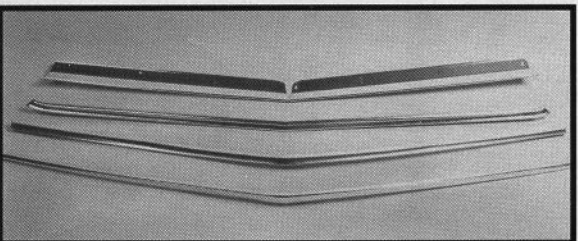

HOOD MOULDING

65/66	14.95
67/68	15.95
69	20.47
70	19.58