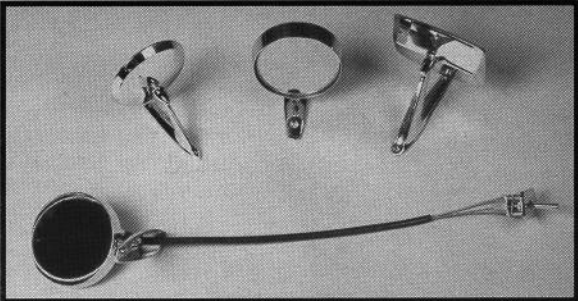

**DALLAS
MUSTANG
PARTS**

**WE SPECIALIZE IN QUALITY
SERVICE**

**DALLAS
MUSTANG
PARTS**

MIRRORS

65/66	Standard, outside	37.95
65/66	Remote, Outside	79.95
65/66	Companion to remote	49.95
67/68	Standard, outside	24.95
67/68	Remote, outside	59.95
67/68	Companion to remote	59.95
65/66	Standard, inside	21.95
65/66	Day/nite, inside	29.95
65/66	Inside mirror arm	16.95
67	Inside mirror arm	25.95
68/69	Inside mirror arm(2 pcs.)	12.60