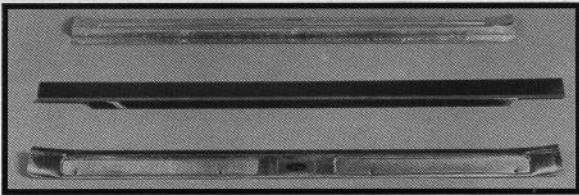

HOOD MOULDING

65/66	14.95
67/68	15.95
69	20.47
70	19.58

EXTERIOR EMBLEMS

65	"MUSTANG" Name Plate(4 1/2)	9.05
65/66	"MUSTANG" Name Plate(4 7/8)	8.95
65/66	"MUSTANG" 2+2 Name Plate	10.95
65/66	"GT"	15.95
67	"GTA"	22.37
67	"G"	6.80
67	"T"	6.80
68	"Mustang" script	8.95
68	"GT"	13.63
69/73	"Mustang" script	9.43
65/66	"260" Fender Emblem	12.95
65/66	"289" Fender Emblem	9.95
65/66	Running Horse	9.95
67/68	"289" Running Horse	13.95
67/68	"302" Running Horse	13.95
65/66	"FORD" Hood letter set	12.95
67	"FORD" Hood letter set	12.95

DOOR SILL PLATE

65/68	Pair 29.95
69/70	Pair 35.95

Call for free catalog!!!

We carry a complete line of Mustang parts, in stock ready to ship.

Mastercard/Visa COD Personal Check UPS Shipping Same Day Shipping	In Texas, Call 1-800-442-1047 Outside Texas Call 1-800-527-1223	For Information 1-214-349-0991 Store Hours Monday-Fri 8 am - 5 pm	9515 Skillman P.O. Box 742916 Dallas, Tx. 75374
---	--	--	---