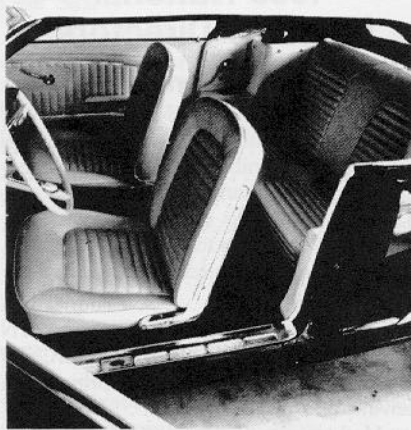

Deluxe Heater Plenum **\$29.95**
 Standard Heater Plenum **\$19.95**

C5ZZ-10838-A

C5ZZ-10838-B

C6ZZ-10838-A

INSTRUMENT BEZELS

67-68 models also available—see our new catalog!

- 65 Black Camera Case Finish . . . C5ZZ-10838-A . . . **\$34.95**
- 65-66 Woodgrain Finish C5ZZ-10838-B . . . **\$42.95**
- 65-66 Black Camera Case Finish . . . C6ZZ-10838-A . . . **\$34.95**

CARPET UNDERLAYMENT

Precision cut from heavy waterproof material. Provides excellent protection from outside heat and noise. Also insures better carpet fit. Specify bodystyle.

- 64½-73 Set includes 2 Front Pieces and Rear Floor Piece **\$29.95**
- 64½-73 Transmission Hump Area **\$8.95**
- 64½-73 Under Rear Seat, Coupe and Conv. **\$9.95**
- 64½-73 Under Rear Seat, Fastback **\$9.95**
- 64½-73 Trunk Area Fits on Top of Gas Tank **\$9.95**