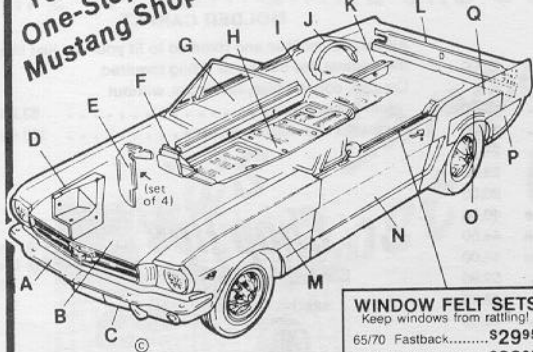

WINDOW FELT SETS
Keep windows from rattling!
65/70 Fastback.....$29⁹⁵
65/68 Coupe/conv.....$39⁹⁵
Specify year, body style.

Please specify year, and right or left, when ordering.

- **FLOOR PAN SPECIAL.....$169⁹⁵**
  Includes pair of A-107 fronts and pair of A-108-E extended rears.
- **COMPLETE FLOOR SPECIAL.....$229⁹⁵**
  Includes pair of A-107 fronts, pair of A-108-E extended rears, plus pair of M-126 fire wall patches.
- **CONVERTIBLE FLOOR SPECIAL.....$349⁹⁵**
  Includes pair of A-107 fronts, pair of A-108-E extended rears, pair of M-112 inner rocker panels and pair of M-114 torque boxes.

A.) BUMPERS! Best quality!
Specify year, front or rear. 65/70.....**$77⁹⁵ ea.**

- **B. Hood Assembly:** 65/66, C5ZZ-16612-R.....$149.95 ea.
  67/68, C7ZZ-16612-R.....$169.95 ea.
- **C. Valances:** 65/68 Front, -17A939-R.....$44.95 ea.
  69/70 Front.....$74.95 ea.
  65/68 Rear*.....$39.95 ea.
  69/70 Rear*.....$49.95 ea.
- **D. Fender Aprons:** Front R/H.....$27.95 ea.
  65/66.....$27.95 ea.
  67/68.....$39.95 ea.
  69/73.....$37.95 ea.
  Front L/H.....$29.95 ea.
  65/66.....$29.95 ea.
  67/68.....$37.95 ea.
  69/73.....$24.10 ea.
- **E. Splash Shields (w/rubber):** 65/68, -16102.....$49.95 set
- **F. Torque Box:** 65/70, A-114 (convertible).....$49.95 ea.
  65/70, A-117 (hardtop).....$49.95 ea.
- **G. Inner Rocker Panel:** 65/70, A-112.....$49.95 ea.
- **H. and I. -Floor Pans—see box at left.**
- **J. Outer Wheel House:** 65/66, A-113.....$49.95 ea.
  67/70 (specify year).....$54.95 ea.
- **Inner Wheel House:** 65/70.....$36.00 ea.
- **K. Rear Shackle Rail:** 65/70, A-103-A.....$59.95 ea.
- **L. Tail Light Panels:** 65/66, C5ZZ-6540324-AR.....$59.95 ea.
  67/68, C7ZZ-6540324-BR.....$59.95 ea.
- **M. Front Fenders:** 65/66.....$119.95 ea.
  67/70.....$129.95 ea.
- **N. Outer Door Skins:** 65/66.....$79.95 ea.
  67/68.....$89.95 ea.
- **O. Wheel Flair Patch:** 65/66, M-101.....$34.95 ea.
  67/68, M-201.....$28.00 ea.
  69/70, M-301.....$34.00 ea.
- **P. Lower Rear Quarter Patch:** 65/66, M-100-A.....$23.50 ea.
  67/68, M-200.....$28.50 ea.
  69/70, M-300.....$34.00 ea.
  71/73, M-400.....$39.00 ea.
- **Inner Lower Rear Quarter Patch:** 65/70, A-109.....$11.95 ea.
  71/73, A-409.....$18.00 ea.
- **Q. Quarter Panel Skin (repro):** 65/68.....$79.95 ea.
  39/70 Fastback Quarter*: C9ZZ-6327840/1-AR (skin).....$99.95 ea.
  C9ZZ-6327840/1-BR (H.D.).....$169.95 ea.

* 65/66 Full Quarter Panel*: C5ZZ-6527846-BR (hardtop).....$119.95 ea.
C5ZZ-7827846-BR (convertible).....$119.95 ea.
Trunk Floors*: 65/70, C9ZZ-6511218-A (right-hand).....$29.95 ea.
65/70, C9ZZ6511219-A (left-hand).....$29.95 ea.
* Not shown in illustration. Shipped Freight Collect.

WE WELCOME DEALER INQUIRIES!

LOOK FOR US IN:
MANCHESTER, CT—
August 28.

Come visit us at our
Summer Show and Sale!

ENGLISHTOWN, NJ—
September 23, 24 & 25.

Call in your order—pick it up at the show
We pay the shipping—YOU SAVE!

WEATHERSTRIPPING