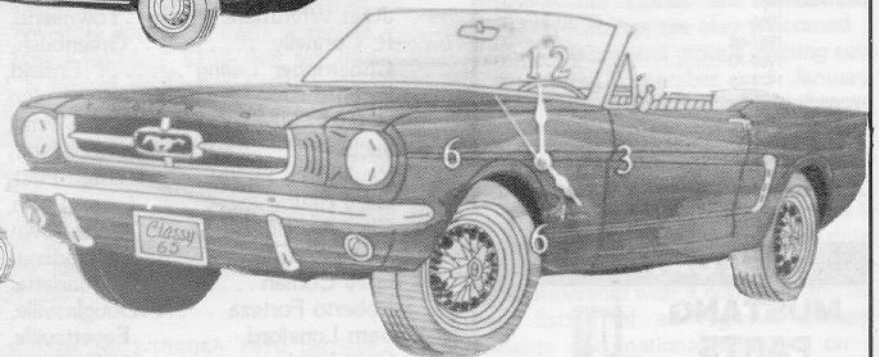

289 Cobra Kit Introduced

AMT ERTL offers a 1/25th scale 289 Cobra kit. The kit can be built stock or drag. It features a highly realistic interior and engine/chassis. The kit includes roll bar, opening rear deck lid, wire wheels and "American Mag" wheels. The kit is available at your local hobby shop or from Mustang Classic Collections, P.O. Box 717, Redan, GA 30074-0717. Price is \$8.00 or two for \$15.00. Please add \$1.50 for postage.

Personalized Mustang Wall Clocks

YOUR OWN CAR!

UNIQUELY CARVED FROM REAL WOOD.

These clocks are exact reproductions of the 1964 1/2-1988 Mustangs and are a very attractive addition to any automobilia collection. All Years, All models, Convertibles, Coupes, Fastbacks, Mach 1, Boss 302, etc.

FREE! Personalized with your name or number on the license plate.
Approximate size 8"x17" with walnut stain

Classic Time Products

4477 Harlan St. Wheatridge, Colo. 80033

1-800-999-4999

303-467-3552

Original cars - \$54.95
From your photo - \$89.50
Color stain extra - \$10.00
Plus \$4.00 shipping