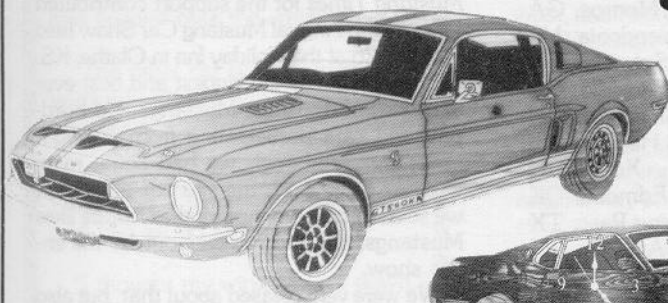

289 Cobra Kit Introduced

AMT ERTL offers a 1/25th scale 289 Cobra kit. The kit can be built stock or drag. It features a highly realistic interior and engine/chassis. The kit includes roll bar, opening rear deck lid, wire wheels and "American Mag" wheels. The kit is available at your local hobby shop or from Mustang Classic Collections, P.O. Box 717, Redan, GA 30074-0717. Price is \$8.00 or two for \$15.00. Please add \$1.50 for postage.

Personalized Mustang Wall Clocks

YOUR OWN CAR!

UNIQUELY CARVED FROM REAL WOOD.

These clocks are exact reproductions of the 1964 1/2-1988 Mustangs and are a very attractive addition to any automobilia collection. All Years, All models, Convertibles, Coupes, Fastbacks, Mach 1, Boss 302, etc.