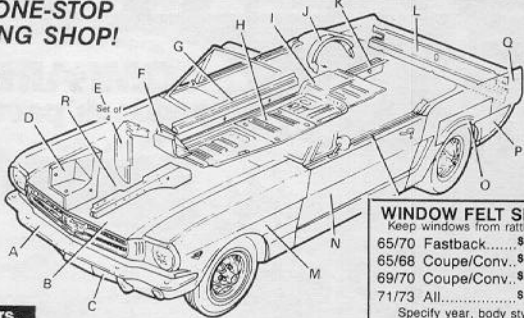

YOUR ONE-STOP MUSTANG SHOP!

Please specify year, and right or left, when ordering.

WINDOW FELT SETS
Keep windows from rattling.
65/70 Fastback.....$29.95
65/68 Coupe/Conv. $39.95
69/70 Coupe/Conv. $49.95
71/73 All.....$49.95
Specify year, body style.

A. Bumpers.

Best quality! Specify year; front or rear. 65/70.....$77.95 ea.

B. Hood Assembly.

65/66, 56612.....$149.95 ea.
67/68, 766121.....$169.95 ea.

C. Valances.

65/66 Front, 57939.....$39.95 ea.
67/68 Front, 77939.....$74.95 ea.
65/68 Rear.....$39.95 ea.
69/70 Rear.....$49.95 ea.

D. Fender Aprons.

	Front R/H	Front L/H	Rear L or R
65/66	$27.95 ea.	$27.95 ea.	$29.95 ea.
67/68	$39.95 ea.	$24.10 ea.	$29.95 ea.
69/73	$37.95 ea.	$24.10 ea.	$47.00 ea.

E. Splash Shield Kits (w/rubber).

65/66, 65102.....$49.95 set
67/68, 67102.....$49.95 set

F. Torque Box.

65/70, A 114 (convertible).....$49.95 ea.
65/70, A 117 (hardtop).....$49.95 ea.

G. Inner Rocker Panel.

65/68, A 112.....$49.95 ea.
69/73, M 112 A.....$89.95 ea.

H. and I. Floor Pan, see Items below.

65/66, A 113.....$49.95 ea.
67/70 (specify year).....$54.95 ea.

J. Outer Wheel House.

65/66, A 113.....$49.95 ea.
67/70 (specify year).....$54.95 ea.

K. Rear Shackle Rail.

65/70, M 103.....$44.95 ea.

L. Tail Light Panels.

65/66, 50324.....$59.95 ea.
67/68, 70324.....$59.95 ea.
69, 90320.....$99.95 ea.
71/73, 30320.....$99.95 ea.

M. Front Fenders.

65/66.....$119.95 ea.
67/70.....$129.95 ea.

Floor Pan Special

Incl. 1pr. A 107 fronts and 1pr. A 108 E extended rears. FPS 100.....$169.95

Complete Floor Special

Convertible Floor Special

65/68 Heater Plenum

58471.....$19.95
Deluxe. CSZZ 18471 BR.....$29.95

Car Cover Cable Lock

CBLE 100.....$9.95

Tail Light Bezels

65/66 53489.....$25.90 pr.
67/68 CBZZ 13489 A.....$59.70 set

Tail Light Lenses

65/66 C5ZZ 13450 AR.....$8.00 ea.

N. Outer Door Skins.

65/66.....$79.95 ea.
67/68.....$89.95 ea.

O. Wheel Flair Patch.

65/66, M 101.....$34.95 ea.
67/68, M 201.....$28.00 ea.
69/70, M 301.....$34.00 ea.

P. Lower Rear Quarter Patch.

Inner Lower Rear Quarter Patch*

65/70, A 109.....$11.95 ea.
71/73, A 409.....$18.00 ea.

Q. Quarter Panel Skin (repro).

65/68.....$79.95 ea.

69/70 Fastback Quarter*

C9ZZ-6327840/1 AR (skin).....$99.95 ea.
C9ZZ-6327840/1 BR (H.D.).....$169.95 ea.

65/66 Full Quarter Panel*

Trunk Floors*

65/70, 51218 (right-hand).....$29.95 ea.
65/70, 51219 (left-hand).....$29.95 ea.

R. Frame Rail.

FULL 124 (2 piece rail) (R or L).....$150.00 ea.

* Not shown in illustration.

* Shipped Freight Collect.

All Quarter Panels Require $10.00 Packing Charge.

Perfect Fit Radio

Radio Antenna Kit

65/68, C5ZZ 18813 AR.....$16.95

Floor Mats

Export Brace

160521.....$35.95
Also available in chrome 160522.....$49.95

Battery Box Kit

65/73 Exact factory repro. Includes battery box, hold-down and hardware. Specify year. 65/66 C5ZZ 10732 KIT.....$14.00
67/70 C7ZZ 10732 KIT.....$25.00
71/73 D1ZZ 10732 KIT.....$17.00

Tri-Y Headers

High quality reproduction headers add to the performance of any small block engine. S1MS 9430 R $109.95