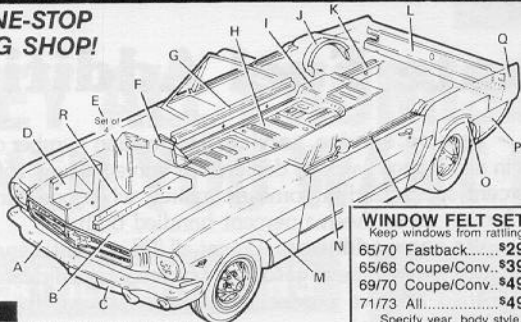

YOUR ONE-STOP MUSTANG SHOP!

Please specify year, and right or left, when ordering.

WINDOW FELT SETS
Keep windows from rattling!
65/70 Fastback.....$29⁹⁵
65/68 Coupe/Conv. $39⁹⁵
69/70 Coupe/Conv. $49⁹⁵
71/73 All.....$49⁹⁵
Specify year, body style.

A. Bumpers.

Best quality! Specify year; front or rear. 65/70.....$77.95 ea.

B. Hood Assembly.

65/66, 56612.....$149.95 ea.
67/68, 766121.....$169.95 ea.

C. Valances.

65/66 Front, 57939.....$39.95 ea.
67/68 Front, 77939.....$39.95 ea.
69 Front, 97626.....$74.95 ea.
70 Front, 07626.....$74.95 ea.
65/68 Rear.....$39.95 ea.
69/70 Rear.....$49.95 ea.

D. Fender Aprons.

	Front R/H	Front L/H	Rear L or R
65/66	$27.95 ea.	$27.95 ea.	$29.95 ea.
67/68	$39.95 ea.	$24.10 ea.	$29.95 ea.
69/73	$37.95 ea.	$24.10 ea.	$47.00 ea.

E. Splash Shield Kits (w/rubber).

65/66, 65102.....$49.95 set
67/68, 67102.....$49.95 set

F. Torque Box.

65/70, A 114 (convertible).....$49.95 ea.
65/70, A 117 (hardtop).....$49.95 ea.

G. Inner Rocker Panel.

65/68, A 112.....$49.95 ea.
69/73, M 112 A.....$89.95 ea.

H. and I. Floor Pans, see items below.

J. Outer Wheel House.

65/66, A 113.....$49.95 ea.
67/70 (specify year).....$54.95 ea.

Inner Wheel House*

65/70.....$54.95 ea.

K. Rear Shackle Rail.

65/70, M 103.....$44.95 ea.

L. Tail Light Panels.

65/66, 50324.....$59.95 ea.
67/68, 70324.....$59.95 ea.
69, 90320.....$99.95 ea.
71/73, 30320.....$99.95 ea.

M. Front Fenders.

65/66.....$119.95 ea.
67/70.....$129.95 ea.

Floor Pan Special

Incl. 1pr. A 107 fronts and 1pr. A 108 E extended rears. FPS 100.....$169⁹⁵

Complete Floor Special

Convertible Floor Special

65/68 Heater Plenum
58471.....$19⁹⁵

Deluxe.
CSZZ 18471 BR.....$29⁹⁵

Car Cover Cable Lock

CBLE 100.....$9⁹⁵

Tail Light Bezels

65/66 53489.....$25⁹⁵ pr.
67/68 C8ZZ 13489 A.....$59⁷⁰ set

65/66 C5ZZ 13450 AR (Lens).....$8⁰⁰ ea.

*10% shipping, all orders (min. $2.00). *FREE U.P.S. shipping (Continental U.S. only) on most orders over $200.00. *Pre-paid mail orders: Please send cashiers check or money order; personal checks must be held 5 days for bank clearance.

Information: (203) 647-1965 TeleFax: (203) 649-1260

Battery Box Kit

65/73 Exact factory repro. Includes battery box, hold-down and hardware. Specify year.
65/66 C5ZZ 10732 KIT.....$14⁰⁰
67/70 CTZZ 10732 KIT.....$25⁰⁰
71/73 D1ZZ 10732 KIT.....$17⁰⁰

Tri-Y Headers

High quality reproduction headers add to the performance of any small block engine.
S1MS 9430 R.....$109⁹⁵

Power Steering Cylinder Lowering Bracket

C5ZZ 3A352 R.....$14⁹⁵

Complete Dual Exhaust

65/68 8 Cyl. C5ZZ 5257 ERK.....$159⁹⁵
(Other Exhaust Available)

Door Panels

Specify Year and Color
65/66 Std. 69/73 Std. 65/66 Pony
$59⁹⁵ pr. $99⁹⁵ pr. $134⁹⁵ pr.
69/73 Deluxe Door Panels
Not a skin. Specify Year
Black or white.....$329⁹⁵ pr.
69/73 Deluxe Door Panel Skins
Most Colors.....$249⁹⁵ pr.

Door Sill Plates

Please specify year and body style.
65/68 69/70 71/73
$27⁹⁰ pr. $39⁹⁰ pr. $39⁹⁰ pr.

Monte Carlo Bars

Black
Straight 65602.....$18⁰⁰ 65601.....$29⁹⁵
Curved 65603.....$24⁹⁵ 65600.....$36⁹⁵