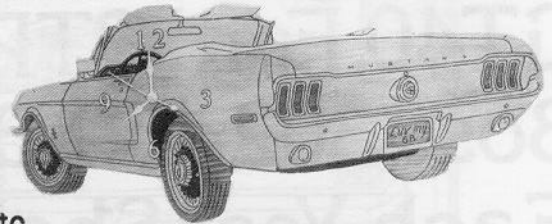

NEW

Collector CAR Wall Clocks Attn. Mustang Lovers!

Classic Time is introducing its new line of Mustang Wall Clocks. Uniquely carved from real wood, these clocks are exact reproductions of the 1964 1/2 -1988 Fords and are a very attractive addition to any automobilia collection.

ALL YEARS & MODELS!

Convertibles, Coupes, Fastbacks,
Mach 1s,
Boss 302s, etc.

YES!
WE WILL
MAKE A CLOCK
FROM YOUR
FAVORITE PHOTO

Free! We'll carve your
name or number
on the plate!

\$49⁹⁵ + \$3⁰⁰ shipping