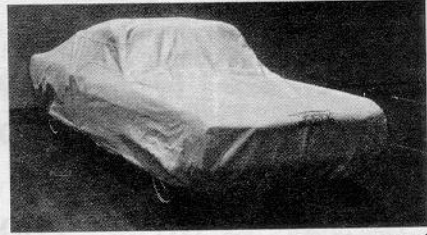

INTERIOR

Standard Upholstery, 65-69	
buckets	\$132.00pr
complete set	\$187.75
Pony Upholstery, 65/66	
buckets	\$159.90pr
complete set	\$244.90
Seat Buns, 65/66	
std, or dlx.	\$94.50pr
Molded Carpet,	
65-73	\$99.00