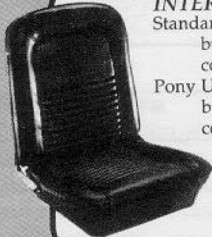

Evolution 3 Car Cover	\$119.00
Flannel Car Cover	\$104.90
Front End Bra	\$84.95
Rubber Mustang Floor Mats \$44.95set	
69/70 Rear Spoiler	\$169.95
Rear Window Louvers	\$144.80
Mustang Trunk Mat	\$22.50
Mustang Tire Cover	\$13.95
Dash Protector	\$28.50
Ford Motorsport Sunshields	\$11.50