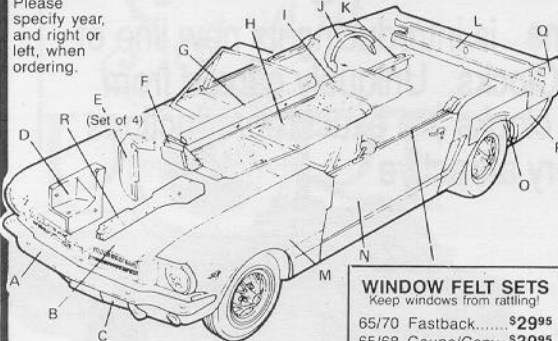

WINDOW FELT SETS
Keep windows from rattling!
65/70 Fastback.....$29⁹⁵
65/68 Coupe/Conv.....$39⁹⁵
69/70 Coupe/Conv.....$49⁹⁵
Specify year, body style.

- A. Bumpers. Best quality!
  Specify year, front or rear. 65/70.....$77.95 ea.
- B. Hood Assembly: 65/66, 56612.....$149.95 ea.
  67/68, 76612.....$169.95 ea.
- C. Valances: 65/66 Front.....$39.95 ea.
  67/68 Front.....$74.95 ea.
  65/68 Rear.....$39.95 ea.
  69/70 Rear.....$49.95 ea.

- **FLOOR PAN SPECIAL.....$169⁹⁵**
  Includes pair of A-107 fronts and pair of A-108-E extended rears.
- **COMPLETE FLOOR SPECIAL.....$229⁹⁵**
  Includes pair of A-107 fronts, pair of A-108-E extended rears, plus pair of 99126(right-hand), 88126(left-hand) fire wall patches.
- **CONVERTIBLE FLOOR SPECIAL.....$349⁹⁵**
  Includes pair of A-107 fronts, pair of A-108-E extended rears, pair of A-112 inner rocker panels and pair of A-114 torque boxes.

- D. Fender Aprons: Front R/H.....$27.95 ea.....$29.95 ea.
  67/68.....$39.95 ea.....$24.95 ea.....$29.95 ea.
  69/73.....$39.95 ea.....$24.95 ea.....$47.00 ea.
- E. Splash Shields (w/rubber): 65/68..-16102.....$49.95 set
- F. Torque Box: 65/70, A-114 (convertible).....$49.95 ea.
  65/70, A-117 (hardtop).....$49.95 ea.
- G. Inner Rocker Panel: 65/70, A-112.....$49.95 ea.
- H. and I.—Floor Pans—see box at left.
- J. Outer Wheel House: 65/66.....$49.95 ea.
  67/70 (specify year).....$54.95 ea.
- Inner Wheel House*: 65/70.....$54.95 ea.
- K. Rear Shackle Rail: 65/70.....$44.95 ea.
- L. Tail Light Panels: 65/66, 50324.....$59.95 ea.
  67/68, 70324.....$59.95 ea.
  69, 90320.....$99.95 ea.
  71/73, 30320.....$99.95 ea.
- M. Front Fenders: 65/66.....$119.95 ea.
  67/70.....$129.95 ea.
- N. Outer Door Skins: 65/66.....$79.95 ea.
  67/68.....$89.95 ea.
- O. Wheel Flair Patch: 65/66, M-101.....$34.95 ea.
  67/68, M-201.....$28.00 ea.
  69/70, M-301.....$34.00 ea.
- P. Lower Rear Quarter Patch: 65/66, 88100 (left).....$23.50 ea.
  65/66, 99100 (right).....$23.50 ea.
  67/68, 88200 (left).....$28.50 ea.
  67/68, 99200 (right).....$28.50 ea.
  69/70, M-300.....$34.00 ea.
  71/73, M-400.....$39.00 ea.
- Inner Lower Rear Quarter Patch*: 65/70, A-109.....$11.95 ea.
  71/73, A-409.....$18.00 ea.
- Q. Quarter Panel Skin (repro): 65/68.....$79.95 ea.
  69/70 Fastback Quarter*: C9Z2-63278401-AR (skin).....$99.95 ea.
  C9Z2-63278401-BR (H.D.).....$169.95 ea.
- 65/66 Full Quarter Panel*: 57846 (hardtop) (right).....$119.95 ea.
  57847 (left).....$119.95 ea.
  67846 (conv.) (right).....$119.95 ea.
  67847 (left).....$119.95 ea.
- Trunk Floors*: 65/70, 51218 (right-hand).....$29.95 ea.
  65/70, 51219 (left-hand).....$29.95 ea.
- R. Frame Rail: FULL-124 (2 piece rail) (R or L).....$150.00 ea.

* Not shown in illustration. * Shipped Freight Collect.
* All Quarter Panels Require $10.00 Packing Charge

WE WELCOME DEALER INQUIRIES!

ORDER YOUR NEW COUGAR CATALOG. THE MOST PARTS & ACCESSORIES AVAILABLE ANYWHERE ONLY $2.00