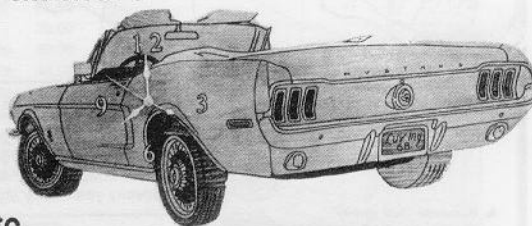

NEW!

Collector CAR Wall Clocks Attn. Mustang Lovers!

Classic Time is introducing its new line of Mustang Wall Clocks. Uniquely carved from real wood, these clocks are exact reproductions of the 1964 1/2 -1988 Fords and are a very attractive addition to any automobilia collection.

ALL YEARS & MODELS!

Convertibles, Coupes, Fastbacks,
Mach 1s,
Boss 302s, etc.

YES! WE WILL MAKE A CLOCK FROM YOUR FAVORITE PHOTO

Free! We'll carve your name or number on the plate!

\$49⁹⁵ + \$3⁰⁰ shipping